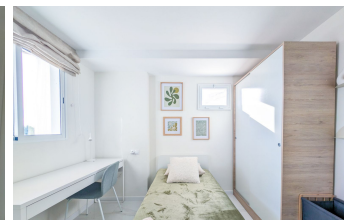

INTERMOBILIARIA

Apartamento en Atalaya – 2 habitaciones – 3 baños

Hab.	2	Bathrooms	3	Const.	100m2	Terraza	25m2
R4966111	property	Atalaya				375.000€	

Fully renovated 2 bedroom corner apartment with panoramic sea, golf and mountain views, located in one of Atalaya's most desirable urbanisations next to the Atalaya Golf Club. This stunning, fully renovated 2-bedroom, 3-bathroom corner apartment is in excellent condition and ready to be enjoyed. This home offers a perfect blend of modern comfort, high-end finishes, and breathtaking views. You can access the apartment from the street level (Wheel Chair friendly). Spanning 100 sqm of living space, the apartment boasts a spacious and comfortably furnished living room, seamlessly connected to a beautiful open-concept kitchen with a luxurious wood finish and custom lighting. Thoughtfully designed, custom lighting has been fitted throughout the entire apartment, enhancing its warm and inviting ambiance. Both generously sized bedrooms are flooded with natural light, creating bright and serene spaces to unwind. The apartment also features two spacious balconies totaling 28 sqm with a south/east orientation, ensuring plenty of sunlight throughout the day. From the private terrace, enjoy exceptional panoramic views of the golf course, the sea, and the iconic La Concha mountain. Situated in a private and secure community, residents have access to a communal pool, landscaped gardens, and communal parking. Access to the apartment requires using stairs. Additional benefits include hot water and air conditioning (warm/cold) included in the community fees. This beautifully upgraded, move-in-ready home is perfect for golf lovers or anyone seeking a stylish retreat on the Costa del Sol.

Double Glazing
Fitted Wardrobes
Marble Flooring
Near Transport
Satellite TV
WiFi