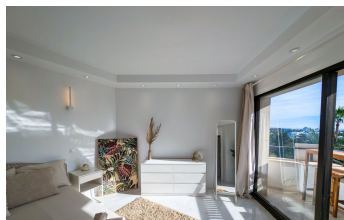

INTERMOBILIARIA

Apartamento en Atalaya – 2 habitaciones – 3 baños

Hab.	2	Bathrooms	3	Const.	100m2	Terraza	25m2
R4966111	property	Atalaya				375.000€	

Fully renovated 2 bedroom corner apartment with panoramic sea, golf and mountain views, located in one of Atalaya's most desirable urbanisations next to the Atalaya Golf Club. This stunning, fully renovated 2-bedroom, 3-bathroom corner apartment is in excellent condition and ready to be enjoyed. This home offers a perfect blend of modern comfort, high-end finishes, and breathtaking views. You can access the apartment from the street level (Wheel Chair friendly). Spanning 100 sqm of living space, the apartment boasts a spacious and comfortably furnished living room, seamlessly connected to a beautiful open-concept kitchen with a luxurious wood finish and custom lighting. Thoughtfully designed, custom lighting has been fitted throughout the entire apartment, enhancing its warm and inviting ambiance. Both generously sized bedrooms are flooded with natural light, creating bright and serene spaces to unwind. The apartment also features two spacious balconies totaling 28 sqm with a south/east orientation, ensuring plenty of sunlight throughout the day. From the private terrace, enjoy exceptional panoramic views of the golf course, the sea, and the iconic La Concha mountain. Situated in a private and secure community, residents have access to a communal pool, landscaped gardens, and communal parking. Access to the apartment requires using stairs. Additional benefits include hot water and air conditioning (warm/cold) included in the community fees. This beautifully upgraded, move-in-ready home is perfect for golf lovers or anyone seeking a stylish retreat on the Costa del Sol.

Double Glazing
Fitted Wardrobes
Marble Flooring
Near Transport
Satellite TV
WiFi