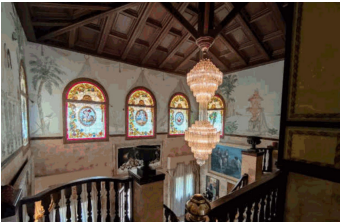

INTERMOBILIARIA

Villa - Chalet en Puerto Banús – 7 habitaciones – 7 baños

Hab. **7** Bathrooms **7** Const. **1592m2** Terreno **2559m2**
R4944070 **property** **Puerto Banús** **4.935.000€**

FOR A LIMITED PERIOD OF TIME THIS INCREDIBLE MANSION IS AVAILABLE....BUT HURRY. If you are a developer with a desire to reform a magnificent villa in one of Marbella's best locations, then get in touch. Astonishing opportunity with this distressed mansion in Nueva Andalucía...just steps from Puerto Banús. On an elevated plot overlooking the port and the coast of Marbella. This huge villa is built over 1,592 square meters and is available now for a short period of time. As well as the immense living space on the ground floor and the first floor, there is an immense basement. Access is easy and the plot is of a very significant size. This villa is available to secure for just over 3000 euro per square meter. The plot size of 2559m2 is a rare opportunity in such a location. Get in touch without delay to find out more and make an offer.