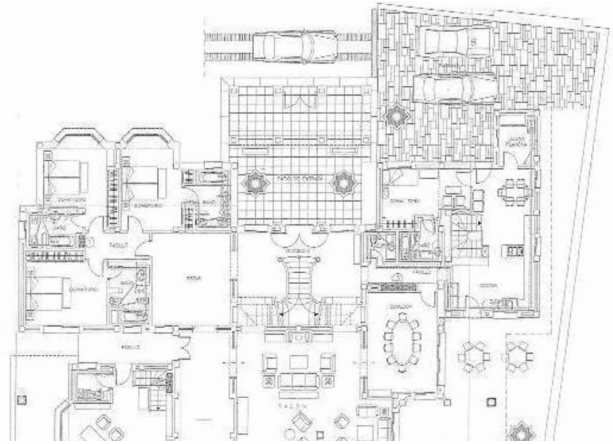

INTERMOBILIARIA

Villa - Chalet en Puerto Banús – 7 habitaciones – 7 baños

Hab. **7** Bathrooms **7** Const. **1592m2** Terreno **2559m2**
R4944070 **property** **Puerto Banús** **4.935.000€**

FOR A LIMITED PERIOD OF TIME THIS INCREDIBLE MANSION IS AVAILABLE....BUT HURRY. If you are a developer with a desire to reform a magnificent villa in one of Marbella's best locations, then get in touch. Astonishing opportunity with this distressed mansion in Nueva Andalucía...just steps from Puerto Banús. On an elevated plot overlooking the port and the coast of Marbella. This huge villa is built over 1,592 square meters and is available now for a short period of time. As well as the immense living space on the ground floor and the first floor, there is an immense basement. Access is easy and the plot is of a very significant size. This villa is available to secure for just over 3000 euro per square meter. The plot size of 2559m2 is a rare opportunity in such a location. Get in touch without delay to find out more and make an offer.