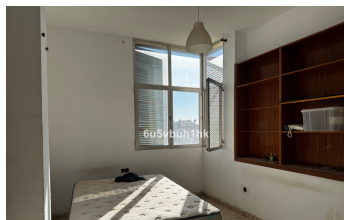

INTERMOBILIARIA

Villa - Chalet en El Candado – 4 habitaciones – 4 baños

Hab. 4 Bathrooms 4 Const. 479m2 Terreno 723m2

R4929316

property

El Candado

995.000€

Welcome to this charming villa nestled in the prestigious neighborhood of El Candado, Malaga, where serenity meets elegance. This splendid property presents the perfect canvas for creating your dream home, offering a unique blend of privacy, breathtaking sea views, and abundant natural light.

****Features:****

- ****Stunning Sea Views****: Experience the tranquility of panoramic sea views from both floors of this exquisite property.
- ****Spacious Living****: Designed with the potential for 4 generously sized bedrooms, offering plenty of space for family or guests. Envision a spectacular, expansive living room that seamlessly connects to the pool area, perfect for entertaining or simply relaxing in luxury.
- ****Exclusive Location****: El Candado is one of Malaga's most sought-after areas, known for its exclusivity and vibrant lifestyle. Enjoy proximity to a renowned golf club, tennis club, and yacht port, adding a touch of luxury to your everyday living.
- ****Endless Possibilities****: This villa provides a wonderful opportunity for renovation, allowing you to tailor the space to your personal taste and needs. Whether you envision modern minimalism or classic elegance, this home is ready to be transformed into a masterpiece.

****Why Choose This Villa?*****

- ****Privacy & Peace****: Tucked away in a tranquil setting, this villa offers the ultimate privacy, making it a peaceful retreat from bustling city life.
- ****Natural Light****: Large windows ensure every room is bathed in natural light, creating a warm and inviting atmosphere. Invest in a lifestyle of luxury and elegance with this exceptional property in El Candado. Don't miss the chance to make it your own. Contact us today to explore the endless possibilities and take the first step towards your dream home.