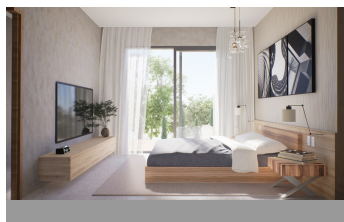

INTERMOBILIARIA

Villa - Chalet en Alhaurín de la Torre – 3 habitaciones – 3 baños

Hab. **3** Bathrooms **3** Const. **165m2** Terreno **282m2**

R4730371

property

Alhaurín de la Torre

485.000€

New Development - Delivery in December 2024 Sao Taralpe is a new residential development designed and created from love. The development is for a semi-detached house in Alhaurín de la Torre, located in the beautiful community of Taralpe. The house has a build size of 165m2 built on a 282m2 plot. It is distributed over two floor with 3 bedrooms, 3 bathrooms, covered terrace, private pool, garden, and driveway for 2 cars. This is a modern and contemporary semi-detached house with a minimalist design creating an abundance of natural light. The property is spread over 2 floors, with an open plan layout on the ground floor creating a spacious living room with a large modern kitchen connected to the dining room and lounge. The large floor-to-ceiling sliding window that overlooks the covered terrace seamlessly blends indoor and outdoor living. Upstairs on the upper floor you will find 3 double bedrooms, the main one with an elegant en-suite bathroom, large dressing room and beautiful views of the Guadalhorce Valley and the garden. There are two further good sized double bedrooms and a family bathroom. Outside you will find your own private oasis with a relaxing swimming pool, large covered terrace and garden. To the front of the property is a 2 car driveway and a hidden utility area, well designed for washing and additional storage. The property also has solar panels, thermal and acoustic insulation. This place is very well connected, being only 2km from the center of Alhaurín de la Torre, and very close to the center of Malaga, the airport and the coast. The home is the perfect family or vacation home located in a quiet area with plenty of space and privacy. Don't hesitate to contact us! Visit us!