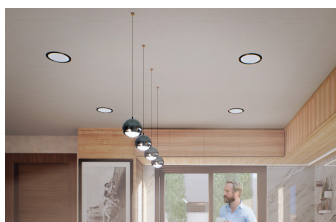

INTERMOBILIARIA

Villa - Chalet en Alhaurín de la Torre – 3 habitaciones – 3 baños

Hab. **3** Bathrooms **3** Const. **165m2** Terreno **282m2**

R4730371

property

Alhaurín de la Torre

485.000€

New Development - Delivery in December 2024 Sao Taralpe is a new residential development designed and created from love. The development is for a semi-detached house in Alhaurín de la Torre, located in the beautiful community of Taralpe. The house has a build size of 165m2 built on a 282m2 plot. It is distributed over two floor with 3 bedrooms, 3 bathrooms, covered terrace, private pool, garden, and driveway for 2 cars. This is a modern and contemporary semi-detached house with a minimalist design creating an abundance of natural light. The property is spread over 2 floors, with an open plan layout on the ground floor creating a spacious living room with a large modern kitchen connected to the dining room and lounge. The large floor-to-ceiling sliding window that overlooks the covered terrace seamlessly blends indoor and outdoor living. Upstairs on the upper floor you will find 3 double bedrooms, the main one with an elegant en-suite bathroom, large dressing room and beautiful views of the Guadalhorce Valley and the garden. There are two further good sized double bedrooms and a family bathroom. Outside you will find your own private oasis with a relaxing swimming pool, large covered terrace and garden. To the front of the property is a 2 car driveway and a hidden utility area, well designed for washing and additional storage. The property also has solar panels, thermal and acoustic insulation. This place is very well connected, being only 2km from the center of Alhaurín de la Torre, and very close to the center of Malaga, the airport and the coast. The home is the perfect family or vacation home located in a quiet area with plenty of space and privacy. Don't hesitate to contact us! Visit us!