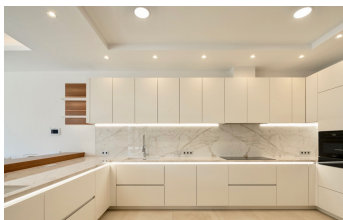

INTERMOBILIARIA

Villa - Chalet en Estepona – 6 habitaciones – 8 baños

Hab. **6** Bathrooms **8** Const. **761m2** Terreno **2043m2**

R4733866

property

Estepona

7.450.000€

This stunning villa in Casasola, Estepona East, Estepona, Malaga is the epitome of luxury living. With 6 spacious bedrooms, 8 bathrooms, and 1 toilet, this property offers ample space for comfortable living. The villa spans across a built area of 761m² and features a large terrace of 284m², perfect for enjoying the wonderful views. Situated on a generous plot of 2,043m², the property also boasts a private pool and garden, providing the perfect setting for relaxation and entertaining. As you enter the villa, you are greeted by a fully fitted kitchen with high-end appliances, making it a chef's dream. The utility room and storage room provide additional space and convenience. The villa features marble floors, adding a touch of elegance to the living spaces. With a solarium and security entrance, the property ensures both comfort and safety. The villa offers breathtaking views of the sea and mountains, allowing you to enjoy the beauty of the surrounding landscape. With a double glazing system and brand new construction, the villa is designed to offer the utmost in modern living. The dining room and living room provide ample space for entertaining guests, while the private terrace offers a tranquil spot to unwind. Additional features of this luxurious villa include underfloor heating in the bathrooms, fitted wardrobes, and panoramic views. The property is in excellent condition and is equipped with surveillance cameras, ensuring your peace of mind. With its prime location close to schools, amenities, and transport, this villa offers the perfect combination of luxury, convenience, and stunning views. Don't miss the opportunity to own this exquisite property.