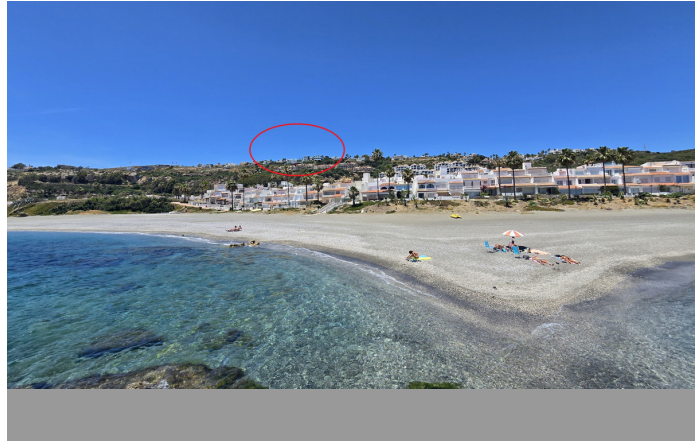

## Terreno Rustico en Manilva – habitaciones – baños

Hab. **0** Bathrooms **0** Const. **0m2** Terreno **10830m2**  
**R4792990** **property** **Manilva** **4.332.000€**

Sold as a Package Only (Price Not Negotiable) This exceptional offering includes the land (plots) itself and a complete development package. The package price is firm and includes the following: Plots Topographic plan Geotechnical studies Proyecto basico for the showhouse Building license for the showhouse (expected by year-end) Please note: Construction of the showhouse will commence upon obtaining the building license. Once the license is secured and construction begins, this unique opportunity will be withdrawn from the market.