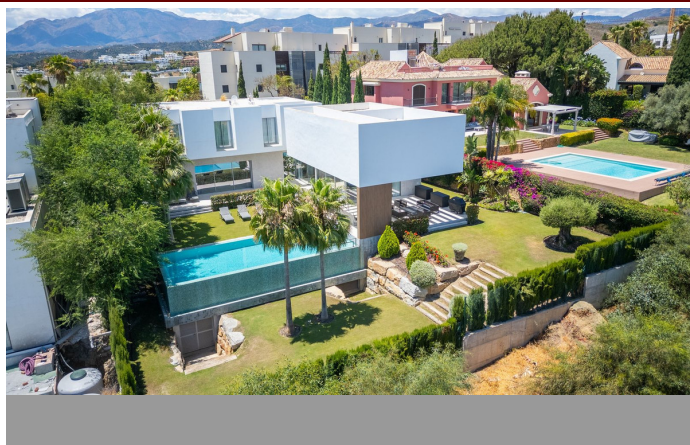

## Villa - Chalet en Los Flamingos – 5 habitaciones – 5 baños

Hab. **5** Bathrooms **5** Const. **500m2** Terreno **1496m2**

**R4761646**

**property**

**Los Flamingos**

**4.300.000€**

Luxury Villa in Prime Location - Los Flamingos Presenting an incredible newly constructed luxury villa in the renowned Los Flamingos urbanization, just steps away from Villa Padierna, the area's finest golf courses, Bel Air Tennis Club, supermarkets, and all essential services. The urbanization boasts a secure entrance with 24-hour surveillance and is conveniently located just minutes from San Pedro, Puerto Banus, and Estepona. This exquisite villa spans three floors. The main floor features an open kitchen that seamlessly flows into the living and dining areas, adorned with floor-to-ceiling windows that flood the space with natural light and offer breathtaking sea views. The living area opens directly onto both covered and uncovered terraces, leading to beautifully landscaped gardens and a private infinity pool. Additionally, the main floor includes a spacious master bedroom with terrace access, sea views, a walk-in closet, and an expansive en-suite bathroom complete with a bathtub and shower. A guest restroom is also situated on this level. The second floor houses three guest bedrooms, each with an en-suite bathroom with a shower, and all offering balconies with views of the gardens and pool. This floor also includes a storage room. The fully equipped basement features a large lounge, a wine cellar, a guest restroom, a complete bedroom with an en-suite bathroom, and a laundry area. The property includes parking space for two cars. Designed furniture included in the price. Discover unparalleled luxury and convenience in this stunning villa, designed to offer the utmost comfort and style in one of the most prestigious locations.