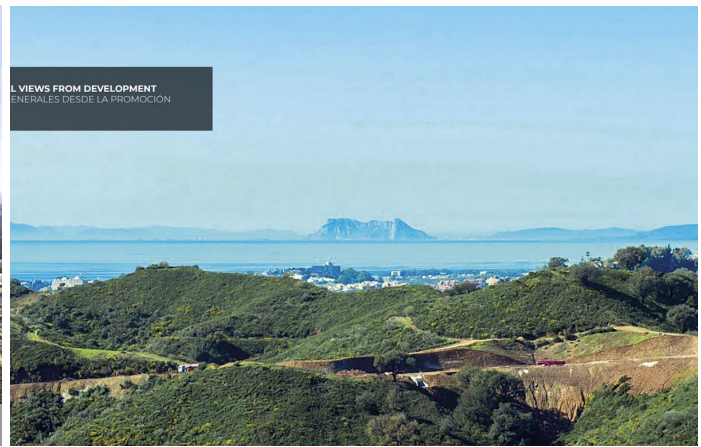

INTERMOBILIARIA

Terreno en Benahavís – habitaciones – baños

Hab.	0	Bathrooms	0	Const.	0m2	Terreno	1751m2
R4405132		property		Benahavís		740.000€	

Real de La Quinta Residential Country Club Resort® is an enchanting 200 hectare residential resort, seamlessly integrated into the idyllic foothills of the Sierra de las Nieves overlooking the majestic La Concha mountain, the picturesque Costa del Sol and bordering the UNESCO biosphere reserve. Fulfil your lifestyle dreams with the Real de La Quinta real estate project where nature coexists with the modern world. GREAT OPPORTUNITY TO OBTAIN A BUILDING PLOT IN THE MOST UP AND COMING LOCATION BUILDING PLOT IN REAL DE LA QUINTA WITH GORGEOUS VIEWS AND WEST ORIENTATION.