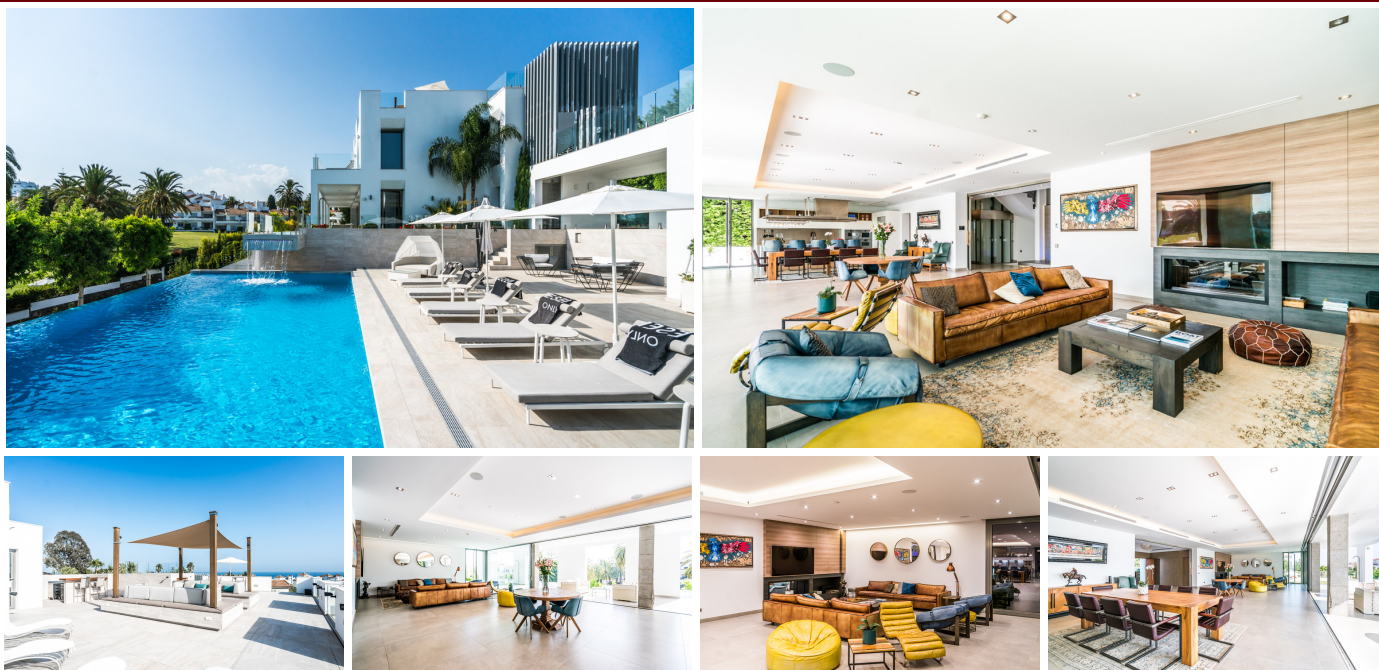

INTERMOBILIARIA

Villa - Chalet en Nueva Andalucía – 11 habitaciones – 6 baños

Hab. **11** Bathrooms **6** Const. **1043m2** Terreno **2089m2**
R4504237 **property** **Nueva Andalucía** **8.500.000€**

This exceptional property eagerly awaits a discerning owner who appreciates the essence of 'luxury' in its purest form. It represents a pinnacle of contemporary living and is tailored for individuals with a progressive and artistic flair. Remarkably, it stands head and shoulders above the vast majority of properties currently on the market, even those of the highest caliber. Every facet of this stunning residence has been meticulously crafted with painstaking attention to detail and architectural foresight. Set against a backdrop of serene vistas encompassing picturesque landscapes, it affords breathtaking views of majestic mountains, with the iconic La Concha mountain taking center stage in all its proud glory.

Covered Terrace
Double Glazing
Jacuzzi
Private Terrace

Covered Terrace
Fitted Wardrobes
Lift
Sauna

Domotics
Gym
Near Transport
Solarium