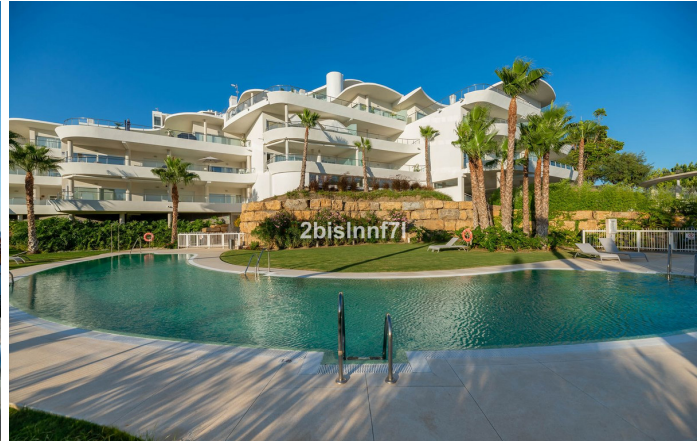

INTERMOBILIARIA

Apartamento en Benalmádena – 3 habitaciones – 3 baños

Hab.	3	Bathrooms	3	Const.	140m2	Terraza	140m2
	R4378327	property		Benalmádena		1.325.000€	

Absolutely fantastic first-class penthouse in “The Hill Collection” at “Reserva Del Higueron”, ready to move in. Looking for views? Look no further! This corner penthouse unit facing south /south west benefits of boasting breathtaking views of the Mediterranean Sea with the Bay of Fuengirola at the background as well as the Coastline of North Africa, and the mountains, these are among the very best views available on the Costa Del Sol. The property is distributed in one level is very luminous and has large windows from floor to ceiling and from wall to wall. It has 3 good size bedrooms with 2 bathrooms, master bedroom has ensuite bathroom and direct access to the terrace This penthouse has the largest sunny terrace where to have dinner and barbecue, have a glass of champagne in the jacuzzi or just soak up some sun while enjoying the amazing views! It has 2 large parking spaces in the same block and a storage room. The building itself has a fantastic lobby with a water feature, a Sky Lounge on top where you can enjoy the sunset and meet the other residents. It also has a business centre. There are 3 swimming pools to choose from including an infinity pool and a children’s pool. You can also use the communal BBQ area. This complex has 24-hour security and a shuttle bus to take you to the beach or to the commercial centre with supermarket, pharmacy, coffee shop, or various restaurants, one of which has a Michelin Star. The new Hilton by Double Tree Hotel is only 200 metres away, facilities include the Hotel, sports club with Gym, Paddle & Tennis Courts, Beach Volley Ball, Pilates, Yoga and let’s not forget the fantastic Nagomi Spa which has 13 treatment rooms, 3 hydrotherapy cabins, a physiotherapy centre, a beauty salon and relaxation areas.