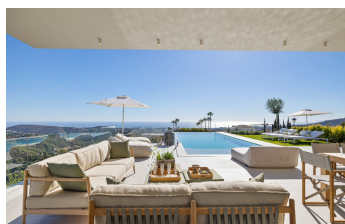

INTERMOBILIARIA

Villa - Chalet en Benahavís – 6 habitaciones – 5 baños

Hab. **6** Bathrooms **5** Const. **472m2** Terreno **3100m2**

R4692358

property

Benahavís

4.895.000€

Welcome to Villa Imagine: Where Elegance Meets Luxury Amidst the Serene Hills of Benahavis Nestled in the prestigious and tranquil hills of Monte Mayor, Benahavis, Villa Imagine represents the pinnacle of luxury living where elegance and sophistication meet unparalleled privacy and breathtaking sea and mountain views. Designed by one of Marbella's most renowned and internationally awarded architects, this villa embodies a sanctuary of peace amongst the vibrant life of the Costa Del Sol. Location - A Confluence of Beauty and Convenience Villa Imagine sits majestically between the charm of Marbella and the serenity of Estepona in the exclusive Monte Mayor community. This secured and gated haven offers not just a residence but a lifestyle highlighted by nature, tranquillity, and panoramic views over the Mediterranean stretching to Gibraltar and Morocco. Within a mere 5 minutes from the prestigious Marbella Club Golf Resort, 10 minutes from Villa Padierna Golf & Hotel, 18 minutes to the glamorous Puerto Banus, and 15 minutes to Estepona, Villa Imagine places you perfectly within the lap of luxury and connectivity. Architectural and Interior Elegance Every inch of Villa Imagine is a testament to luxury living with its sleek modern design seamlessly blending with bohemian chic touches. Expansive windows in the living areas ensure the interior is bathed in natural light while effortlessly framing the stunning vistas of the sea and the mountains. Whether it's the state-of-the-art, fully equipped kitchen or the spacious dining and living areas, each corner of Villa Imagine has been designed for an unrivalled living experience. Outdoor Splendour Step outside to discover the villa's crown jewel - an exquisite heated infinity pool that merges with the horizon, providing an immersive swimming experience against a backdrop of the Mediterranean. The expansive terrace, stylishly furnished with a bohemian chic flair, offers versatile outdoor living spaces, including a dining area, comforting lounge sets, TV area, and plush sun loungers for basking in the serene environment. Thoughtfully Designed