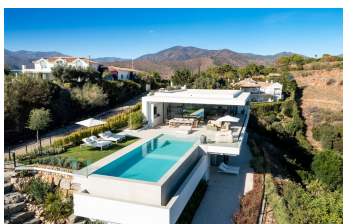

INTERMOBILIARIA

Villa - Chalet en Benahavís – 6 habitaciones – 5 baños

Hab. **6** Bathrooms **5** Const. **472m2** Terreno **3100m2**

R4692358

property

Benahavís

4.895.000€

Welcome to Villa Imagine: Where Elegance Meets Luxury Amidst the Serene Hills of Benahavis Nestled in the prestigious and tranquil hills of Monte Mayor, Benahavis, Villa Imagine represents the pinnacle of luxury living where elegance and sophistication meet unparalleled privacy and breathtaking sea and mountain views. Designed by one of Marbella's most renowned and internationally awarded architects, this villa embodies a sanctuary of peace amongst the vibrant life of the Costa Del Sol. Location - A Confluence of Beauty and Convenience Villa Imagine sits majestically between the charm of Marbella and the serenity of Estepona in the exclusive Monte Mayor community. This secured and gated haven offers not just a residence but a lifestyle highlighted by nature, tranquillity, and panoramic views over the Mediterranean stretching to Gibraltar and Morocco. Within a mere 5 minutes from the prestigious Marbella Club Golf Resort, 10 minutes from Villa Padierna Golf & Hotel, 18 minutes to the glamorous Puerto Banus, and 15 minutes to Estepona, Villa Imagine places you perfectly within the lap of luxury and connectivity. Architectural and Interior Elegance Every inch of Villa Imagine is a testament to luxury living with its sleek modern design seamlessly blending with bohemian chic touches. Expansive windows in the living areas ensure the interior is bathed in natural light while effortlessly framing the stunning vistas of the sea and the mountains. Whether it's the state-of-the-art, fully equipped kitchen or the spacious dining and living areas, each corner of Villa Imagine has been designed for an unrivalled living experience. Outdoor Splendour Step outside to discover the villa's crown jewel - an exquisite heated infinity pool that merges with the horizon, providing an immersive swimming experience against a backdrop of the Mediterranean. The expansive terrace, stylishly furnished with a bohemian chic flair, offers versatile outdoor living spaces, including a dining area, comforting lounge sets, TV area, and plush sun loungers for basking in the serene environment. Thoughtfully Designed