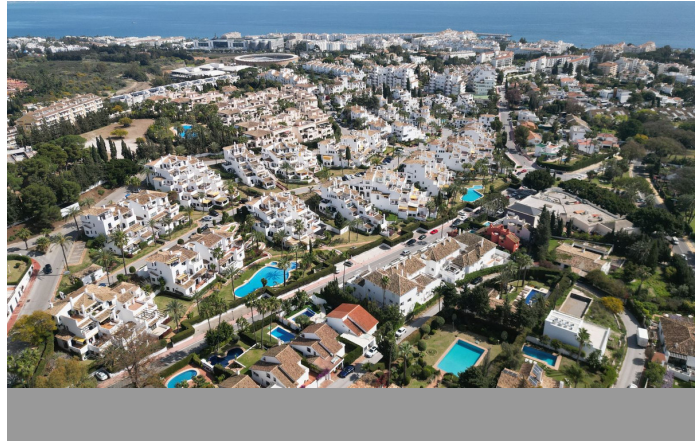

INTERMOBILIARIA

Villa - Chalet en Nueva Andalucía – 4 habitaciones – 5 baños

Hab. **4** Bathrooms **5** Const. **218m2** Terreno **512m2**

R4677781

property

Nueva Andalucía

1.750.000€

Stunning Villa for sale in the heart of Nueva Andalucía - Marbella, Costa del Sol Location, location, location This property offers the perfect location, being close to Puerto Banus with its luxurious marina and shops, as well as the beautiful beaches and the Nueva Andalucía Golf Valley. Supermarkets, bars, and restaurants are also conveniently located nearby. This Villa has great potential as a permanent residence or a vacation home with high rental income potential due to its proximity to Puerto Banus. It features two entrances, one with direct access to the pool and gardens, and another to a covered garage and the main entrance. The property is divided into three floors: The entrance floor boasts a spacious living room with a fully equipped open plan kitchen with double fridge freezers, double oven & gas cooker. Direct access to a covered terrace and the pool, and a recently renovated guest bathroom. Enjoy both morning and afternoon sun from the terrace & swimming pool. On the upper floor, you will find three bedrooms, two of which have en-suite bathrooms and terraces, and one with an independent bathroom. The basement has been renovated into a separate apartment with its own entrance, storage space, laundry room, and dressing room. Making it convenient for both rentals or younger family members independent living space. The entire property benefits from underground heating. Not to mention Panasonic Eco hot & cold system for eco-friendly living and low utility bills. This property also has a professional valuation by Euroval of 1,865,369.24 euros, making it a unique opportunity to make your dreams come true. Don't miss out on this unique opportunity to own a stunning Villa in Nueva Andalucía. Contact us today to arrange a viewing.