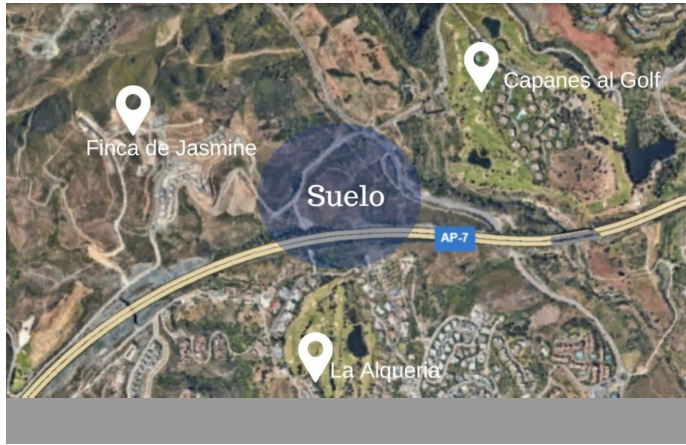

## Terreno Rustico en Benahavís – habitaciones – baños

Hab.	<b>0</b>	Bathrooms	<b>0</b>	Const.	<b>0m2</b>	Terreno	<b>78324m2</b>
	<b>R4657474</b>	<b>property</b>		<b>Benahavís</b>		<b>7.800.000€</b>	

CAPANES - Benahavis. LAND for sale.of 78.324m2 in a privileged location, with incredible views to the most prestigious golf courses. With residential use as developable land. Total Maximum buildable area: 6.339m2 / Minimum 1.711m2 Maximum number of dwellings; 16.