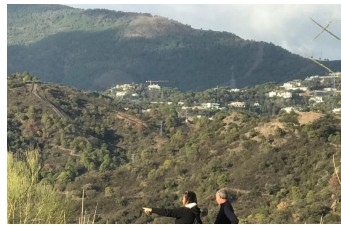

## Terreno Rustico en Benahavís – habitaciones – baños

Hab.	<b>0</b>	Bathrooms	<b>0</b>	Const.	<b>0m2</b>	Terreno	<b>78324m2</b>
	<b>R4657474</b>	<b>property</b>		<b>Benahavís</b>		<b>7.800.000€</b>	

CAPANES - Benahavis. LAND for sale.of 78.324m2 in a privileged location, with incredible views to the most prestigious golf courses. With residential use as developable land. Total Maximum buildable area: 6.339m2 / Minimum 1.711m2 Maximum number of dwellings; 16.