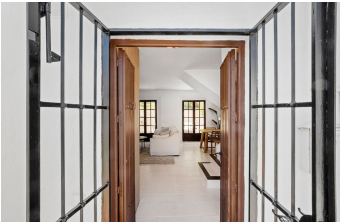

## Casa en Nueva Andalucía – 2 habitaciones – 3 baños

Hab. **2** Bathrooms **3** Const. **84m2** Terreno **180m2**  
**R4732816** **property** **Nueva Andalucía** **499.000€**

Discover your dream home in Aloha, Nueva Andalucía, Costa del Sol. This exquisite semi-detached property is ideally situated in a frontline golf setting, offering luxury and convenience in one of the most sought-after locations. Perfectly positioned close to golf courses, ports, shops, the sea, town centers, schools, and marinas within a charming urbanization, this home offers the best of both accessibility and exclusivity. Oriented to capture sunlight from the east, south, southwest, and west, the property ensures abundant natural light throughout the day. Recently renovated to excellent standards, this two-bedroom, three-bathroom residence blends contemporary design with comfort. Enjoy the communal pool or consider adding a private one, with climate control provided by air conditioning and central heating. The property offers stunning mountain and garden views, enhanced by a beautifully landscaped and easy-to-maintain private garden. Key features include a covered terrace, private terrace, solarium, WiFi, tennis court, storage room, ensuite bathroom, and fiber optic connectivity. Fully furnished and equipped with a modern, fully fitted kitchen, the home is move-in ready. Safety and security are paramount, with a gated complex, electric blinds, entry phone, 24-hour security, and a safe. Parking is conveniently available on the street. Utilities such as electricity and drinkable water are fully connected. Ideal for golf enthusiasts, holidaymakers, or those seeking a luxurious resale opportunity, this property embodies elegance and functionality in a prime location. Don't miss the chance to experience sophisticated living in the beautiful Aloha, Nueva Andalucía, Costa del Sol.