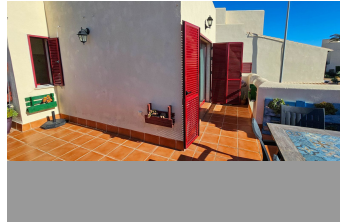

INTERMOBILIARIA

Apartamento en Casares Playa – 2 habitaciones – 2 baños

Hab.	2	Bathrooms	2	Const.	83m2	Terraza	35m2
	R4624540	property		Casares Playa		260.000€	

!!!The staircase up to the top level isnt suitable for elderly people !!!!! Welcome to this exquisite penthouse duplex, where luxurious living meets modern elegance. As you step onto the bottom level, you are greeted by an open and inviting atmosphere. The semi-open kitchen, adorned with state-of-the-art appliances and sleek countertops, seamlessly blends with the dining area, creating a perfect space for culinary delights and social gatherings. The dining area flows effortlessly into the living room, where plush furnishings and tasteful decor invite you to relax and unwind. Large windows allow natural light to fill the space, and sliding glass doors lead you onto a charming terrace. This outdoor haven is adorned with comfortable seating, making it an ideal spot to enjoy a morning coffee or an evening sunset. Adjacent to the living area, you'll discover a cozy room, perfect for guests or use as a study, and a well-appointed bathroom that exudes both style and functionality. Ascending to the top level, you'll find the crown jewel of this penthouse – the master bedroom. A sanctuary of tranquility, the master bedroom boasts spaciousness and sophistication. The attached jacuzzi bathroom is a retreat in itself, featuring luxurious fixtures and a serene ambiance for ultimate relaxation. This outdoor oasis offers panoramic views that stretch as far as the eye can see. Whether you're enjoying a private moment under the stars or hosting a soiree with friends, the roof terrace is a breathtaking extension of your living space. This penthouse duplex seamlessly combines modern design with functionality, creating an unparalleled living experience. From the semi-open kitchen to the master suite and the panoramic roof terrace, every detail has been carefully curated to offer a lifestyle of comfort and sophistication. Welcome home to a world of luxury and panoramic beauty.