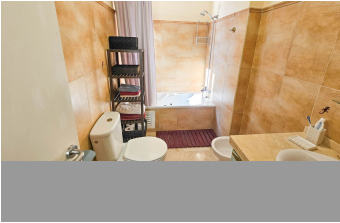

INTERMOBILIARIA

Apartamento en Casares Playa – 2 habitaciones – 2 baños

Hab.	2	Bathrooms	2	Const.	83m2	Terraza	35m2
	R4624540	property		Casares Playa		260.000€	

!!!The staircase up to the top level isnt suitable for elderly people !!!!! Welcome to this exquisite penthouse duplex, where luxurious living meets modern elegance. As you step onto the bottom level, you are greeted by an open and inviting atmosphere. The semi-open kitchen, adorned with state-of-the-art appliances and sleek countertops, seamlessly blends with the dining area, creating a perfect space for culinary delights and social gatherings. The dining area flows effortlessly into the living room, where plush furnishings and tasteful decor invite you to relax and unwind. Large windows allow natural light to fill the space, and sliding glass doors lead you onto a charming terrace. This outdoor haven is adorned with comfortable seating, making it an ideal spot to enjoy a morning coffee or an evening sunset. Adjacent to the living area, you'll discover a cozy room, perfect for guests or use as a study, and a well-appointed bathroom that exudes both style and functionality. Ascending to the top level, you'll find the crown jewel of this penthouse – the master bedroom. A sanctuary of tranquility, the master bedroom boasts spaciousness and sophistication. The attached jacuzzi bathroom is a retreat in itself, featuring luxurious fixtures and a serene ambiance for ultimate relaxation. This outdoor oasis offers panoramic views that stretch as far as the eye can see. Whether you're enjoying a private moment under the stars or hosting a soiree with friends, the roof terrace is a breathtaking extension of your living space. This penthouse duplex seamlessly combines modern design with functionality, creating an unparalleled living experience. From the semi-open kitchen to the master suite and the panoramic roof terrace, every detail has been carefully curated to offer a lifestyle of comfort and sophistication. Welcome home to a world of luxury and panoramic beauty.