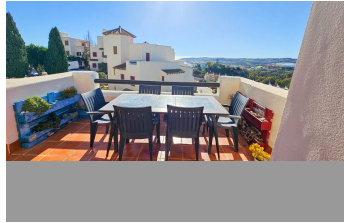

INTERMOBILIARIA

Apartamento en Casares Playa – 2 habitaciones – 2 baños

Hab.	2	Bathrooms	2	Const.	83m2	Terraza	35m2
	R4624540	property		Casares Playa		260.000€	

!!!The staircase up to the top level isnt suitable for elderly people !!!!! Welcome to this exquisite penthouse duplex, where luxurious living meets modern elegance. As you step onto the bottom level, you are greeted by an open and inviting atmosphere. The semi-open kitchen, adorned with state-of-the-art appliances and sleek countertops, seamlessly blends with the dining area, creating a perfect space for culinary delights and social gatherings. The dining area flows effortlessly into the living room, where plush furnishings and tasteful decor invite you to relax and unwind. Large windows allow natural light to fill the space, and sliding glass doors lead you onto a charming terrace. This outdoor haven is adorned with comfortable seating, making it an ideal spot to enjoy a morning coffee or an evening sunset. Adjacent to the living area, you'll discover a cozy room, perfect for guests or use as a study, and a well-appointed bathroom that exudes both style and functionality. Ascending to the top level, you'll find the crown jewel of this penthouse – the master bedroom. A sanctuary of tranquility, the master bedroom boasts spaciousness and sophistication. The attached jacuzzi bathroom is a retreat in itself, featuring luxurious fixtures and a serene ambiance for ultimate relaxation. This outdoor oasis offers panoramic views that stretch as far as the eye can see. Whether you're enjoying a private moment under the stars or hosting a soiree with friends, the roof terrace is a breathtaking extension of your living space. This penthouse duplex seamlessly combines modern design with functionality, creating an unparalleled living experience. From the semi-open kitchen to the master suite and the panoramic roof terrace, every detail has been carefully curated to offer a lifestyle of comfort and sophistication. Welcome home to a world of luxury and panoramic beauty.