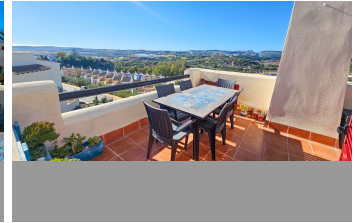

INTERMOBILIARIA

Apartamento en Casares Playa – 2 habitaciones – 2 baños

Hab.	2	Bathrooms	2	Const.	83m2	Terraza	35m2
	R4624540	property		Casares Playa		260.000€	

!!!The staircase up to the top level isnt suitable for elderly people !!!!! Welcome to this exquisite penthouse duplex, where luxurious living meets modern elegance. As you step onto the bottom level, you are greeted by an open and inviting atmosphere. The semi-open kitchen, adorned with state-of-the-art appliances and sleek countertops, seamlessly blends with the dining area, creating a perfect space for culinary delights and social gatherings. The dining area flows effortlessly into the living room, where plush furnishings and tasteful decor invite you to relax and unwind. Large windows allow natural light to fill the space, and sliding glass doors lead you onto a charming terrace. This outdoor haven is adorned with comfortable seating, making it an ideal spot to enjoy a morning coffee or an evening sunset. Adjacent to the living area, you'll discover a cozy room, perfect for guests or use as a study, and a well-appointed bathroom that exudes both style and functionality. Ascending to the top level, you'll find the crown jewel of this penthouse – the master bedroom. A sanctuary of tranquility, the master bedroom boasts spaciousness and sophistication. The attached jacuzzi bathroom is a retreat in itself, featuring luxurious fixtures and a serene ambiance for ultimate relaxation. This outdoor oasis offers panoramic views that stretch as far as the eye can see. Whether you're enjoying a private moment under the stars or hosting a soiree with friends, the roof terrace is a breathtaking extension of your living space. This penthouse duplex seamlessly combines modern design with functionality, creating an unparalleled living experience. From the semi-open kitchen to the master suite and the panoramic roof terrace, every detail has been carefully curated to offer a lifestyle of comfort and sophistication. Welcome home to a world of luxury and panoramic beauty.