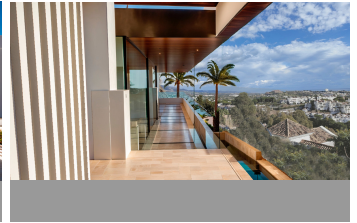

INTERMOBILIARIA

Villa - Chalet en Benahavís – 6 habitaciones – 5 baños

Hab.	6	Bathrooms	5	Const.	500m2	Terreno	1020m2
	R4590604	property	Benahavís		5.695.000€		

Welcome to Villa Skyline, an exceptional residence nestled within the heart of a golf paradise, gracing a sprawling 1020 m² plot and boasting a stunning 500 m² architectural masterpiece exuding opulence and sophistication. Marvel at the splendour of 6 bedrooms, each accompanied by its en-suite bathroom, offering panoramic vistas that showcase nature's unparalleled beauty. With two self-sufficient studios, this estate allows for hosting family, friends, or staff while safeguarding your paramount privacy. The seamless fusion of practicality and elegance defines Villa Skyline, featuring a spacious laundry room and refined storage solutions, including a grocery elevator, enveloping the space in an aura of serene luxury. Embrace a sanctuary of well-being within this abode; an in-house Gym, Sauna, and Jacuzzi beckon, inviting tranquillity and revitalisation. Outside, discover numerous terraces, inviting lounge areas, an outdoor kitchen, and a pool, ensuring unparalleled convenience for leisure and entertainment. Villa Skyline transcends mere housing; it epitomises sophistication, gracefully blending luxury with functionality, culminating in an unparalleled lifestyle experience. - REFURBISHMENT PROJECT-