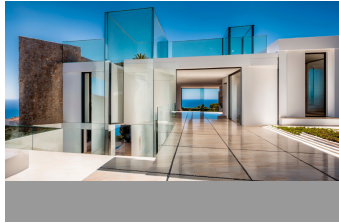

INTERMOBILIARIA

Villa - Chalet en Benahavís – 6 habitaciones – 5 baños

Hab.	6	Bathrooms	5	Const.	500m2	Terreno	1020m2
	R4590604	property	Benahavís		5.695.000€		

Welcome to Villa Skyline, an exceptional residence nestled within the heart of a golf paradise, gracing a sprawling 1020 m² plot and boasting a stunning 500 m² architectural masterpiece exuding opulence and sophistication. Marvel at the splendour of 6 bedrooms, each accompanied by its en-suite bathroom, offering panoramic vistas that showcase nature's unparalleled beauty. With two self-sufficient studios, this estate allows for hosting family, friends, or staff while safeguarding your paramount privacy. The seamless fusion of practicality and elegance defines Villa Skyline, featuring a spacious laundry room and refined storage solutions, including a grocery elevator, enveloping the space in an aura of serene luxury. Embrace a sanctuary of well-being within this abode; an in-house Gym, Sauna, and Jacuzzi beckon, inviting tranquillity and revitalisation. Outside, discover numerous terraces, inviting lounge areas, an outdoor kitchen, and a pool, ensuring unparalleled convenience for leisure and entertainment. Villa Skyline transcends mere housing; it epitomises sophistication, gracefully blending luxury with functionality, culminating in an unparalleled lifestyle experience. - REFURBISHMENT PROJECT-