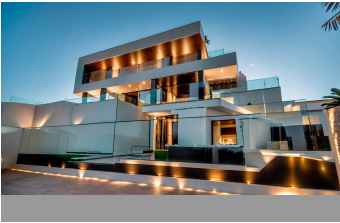

INTERMOBILIARIA

Villa - Chalet en Benahavís – 6 habitaciones – 5 baños

Hab.	6	Bathrooms	5	Const.	500m2	Terreno	1020m2
	R4590604	property	Benahavís		5.695.000€		

Welcome to Villa Skyline, an exceptional residence nestled within the heart of a golf paradise, gracing a sprawling 1020 m² plot and boasting a stunning 500 m² architectural masterpiece exuding opulence and sophistication. Marvel at the splendour of 6 bedrooms, each accompanied by its en-suite bathroom, offering panoramic vistas that showcase nature's unparalleled beauty. With two self-sufficient studios, this estate allows for hosting family, friends, or staff while safeguarding your paramount privacy. The seamless fusion of practicality and elegance defines Villa Skyline, featuring a spacious laundry room and refined storage solutions, including a grocery elevator, enveloping the space in an aura of serene luxury. Embrace a sanctuary of well-being within this abode; an in-house Gym, Sauna, and Jacuzzi beckon, inviting tranquillity and revitalisation. Outside, discover numerous terraces, inviting lounge areas, an outdoor kitchen, and a pool, ensuring unparalleled convenience for leisure and entertainment. Villa Skyline transcends mere housing; it epitomises sophistication, gracefully blending luxury with functionality, culminating in an unparalleled lifestyle experience. - REFURBISHMENT PROJECT-