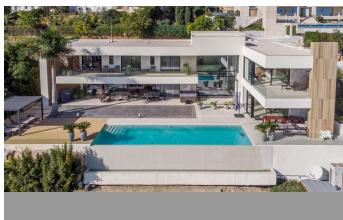

INTERMOBILIARIA

Villa - Chalet en Benahavís – 5 habitaciones – 6 baños

Hab. **5** Bathrooms **6** Const. **616m2** Terreno **1427m2**

R4420201

property

Benahavís

6.250.000€

Stunning contemporary villa with panoramic mountain, golf and sea views in La Alqueria, Benahavis. This exclusive masterpiece, a designer villa by Carlos Lamas, houses a total of 5 bedrooms and 6 bathrooms, all of which have been completely designed with high-quality materials and equipped with the latest technologies. The impressive villa is located close to several golf courses, tennis & paddle courts, supermarkets, shops, restaurants, schools and the best beaches and beach clubs in the area. A short drive will bring you to Marbella, Puerto Banús, Benahavís, San Pedro de Alcántara and Estepona. The house consists of three floors, accessible via elevator or floating stairs, and has a beautiful, spacious double-height entrance hall. Large sliding windows integrated into the wall easily connect indoor and outdoor living. You can enjoy incredible panoramic sea views from almost anywhere in the villa. The spectacular basement is fully equipped, featuring a games area, walk-in bodega, bar, lounge area, spa, gym, utility room and proper cinema room. The property also has spacious covered and uncovered terraces with panoramic sea, mountain and golf views, an amazing infinity pool, jacuzzi, outdoor kitchen and barbecue. The main terrace has been totally transformed with new tiles and led lights that can be changed to any color.