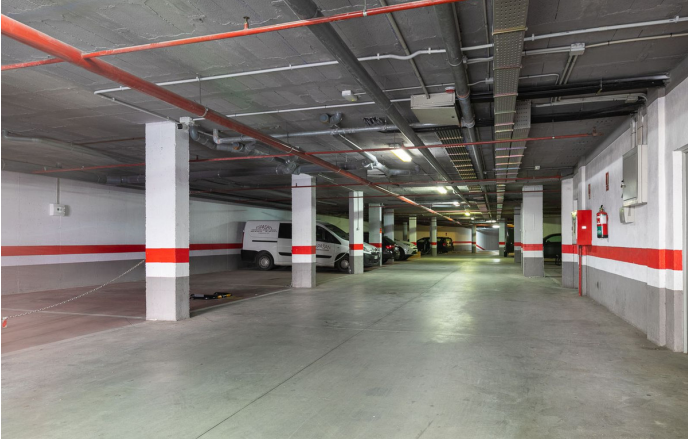

INTERMOBILIARIA

Comercial en Nueva Andalucía – habitaciones – baños

Hab.	0	Bathrooms	0	Const.	0m2	Terraza	0m2
R4350250		property		Nueva Andalucía		8.000€	

Parking places in a community with 24 hours security. Nueva Andalucía, near Centro Plaza, from EUR 8,000.00