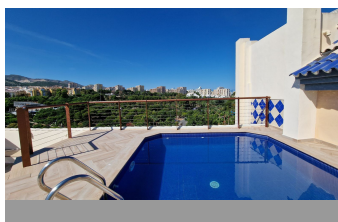

INTERMOBILIARIA

Apartamento en Benalmádena Costa – 3 habitaciones – 3 baños

Hab.	3	Bathrooms	3	Const.	150m2	Terraza	142m2
R4298134		property		Benalmádena Costa		1.200.000€	

Benalmadena Costa, in the most emblematic and luxurious building of Benalmadena Costa you will find the ONLY duplex penthouse currently for sale. This private & exclusive residence features high-end amenities such as indoor swimming pool, gym, heated outdoor pool in the winter and sauna. The development is located within 350metres from the beach, directly opposite the manicured Parque de la Paloma and Selwo Marina. the airport is 16 minutes away, the Benalmadena Marina only 6min and Marbella 35min The exclusive lifestyle starts from the moment you walk in to your new home as it has direct & private access from the elevator. On the first level you will find a high-end kitchen with direct access to a very large west facing terrace with sea views, half of the terrace is covered and has a glass curtain ideal for the winter months. The beautiful living room is very spacious features a fire place and also has access to the large terrace as does the primary bedroom, this one features a spacious bathroom (shower & separate bathtub) and lots of wardrobe space, while the guest bedroom also includes a modern bathroom with a Japanese style toilet. On the upper level, the 3rd bedroom with a toilet and direct access to the large solarium with the outmost privacy and a 6-person jacuzzi, of course we cant forget that you will enjoy 360° views of Benalmadena, its mountain range and the beautiful coastline. 2 underground parking spaces (with Electric car plugins and 2 storage rooms are included in the price) 12 hours security and 24 hrs cameras Electric blinds Under floor heating in the bathrooms

Covered Terrace
Ensuite Bathroom

Covered Terrace
Fitted Wardrobes

Double Glazing
Gym