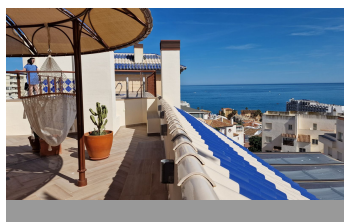

INTERMOBILIARIA

Apartamento en Benalmádena Costa – 3 habitaciones – 3 baños

Hab.	3	Bathrooms	3	Const.	150m2	Terraza	142m2
R4298134		property		Benalmádena Costa		1.200.000€	

Benalmadena Costa, in the most emblematic and luxurious building of Benalmadena Costa you will find the ONLY duplex penthouse currently for sale. This private & exclusive residence features high-end amenities such as indoor swimming pool, gym, heated outdoor pool in the winter and sauna. The development is located within 350metres from the beach, directly opposite the manicured Parque de la Paloma and Selwo Marina. the airport is 16 minutes away, the Benalmadena Marina only 6min and Marbella 35min The exclusive lifestyle starts from the moment you walk in to your new home as it has direct & private access from the elevator. On the first level you will find a high-end kitchen with direct access to a very large west facing terrace with sea views, half of the terrace is covered and has a glass curtain ideal for the winter months. The beautiful living room is very spacious features a fire place and also has access to the large terrace as does the primary bedroom, this one features a spacious bathroom (shower & separate bathtub) and lots of wardrobe space, while the guest bedroom also includes a modern bathroom with a Japanese style toilet. On the upper level, the 3rd bedroom with a toilet and direct access to the large solarium with the outmost privacy and a 6-person jacuzzi, of course we cant forget that you will enjoy 360° views of Benalmadena, its mountain range and the beautiful coastline. 2 underground parking spaces (with Electric car plugins and 2 storage rooms are included in the price) 12 hours security and 24 hrs cameras Electric blinds Under floor heating in the bathrooms

Covered Terrace
Ensuite Bathroom

Covered Terrace
Fitted Wardrobes

Double Glazing
Gym