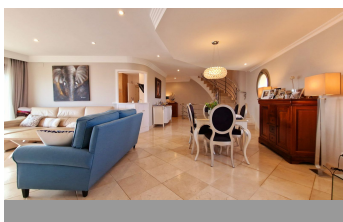

INTERMOBILIARIA

Apartamento en Benalmádena Costa – 3 habitaciones – 3 baños

Hab.	3	Bathrooms	3	Const.	150m2	Terraza	142m2
R4298134		property		Benalmádena Costa		1.200.000€	

Benalmadena Costa, in the most emblematic and luxurious building of Benalmadena Costa you will find the ONLY duplex penthouse currently for sale. This private & exclusive residence features high-end amenities such as indoor swimming pool, gym, heated outdoor pool in the winter and sauna. The development is located within 350metres from the beach, directly opposite the manicured Parque de la Paloma and Selwo Marina. the airport is 16 minutes away, the Benalmadena Marina only 6min and Marbella 35min The exclusive lifestyle starts from the moment you walk in to your new home as it has direct & private access from the elevator. On the first level you will find a high-end kitchen with direct access to a very large west facing terrace with sea views, half of the terrace is covered and has a glass curtain ideal for the winter months. The beautiful living room is very spacious features a fire place and also has access to the large terrace as does the primary bedroom, this one features a spacious bathroom (shower & separate bathtub) and lots of wardrobe space, while the guest bedroom also includes a modern bathroom with a Japanese style toilet. On the upper level, the 3rd bedroom with a toilet and direct access to the large solarium with the outmost privacy and a 6-person jacuzzi, of course we cant forget that you will enjoy 360° views of Benalmadena, its mountain range and the beautiful coastline. 2 underground parking spaces (with Electric car plugins and 2 storage rooms are included in the price) 12 hours security and 24 hrs cameras Electric blinds Under floor heating in the bathrooms

Covered Terrace
Ensuite Bathroom

Covered Terrace
Fitted Wardrobes

Double Glazing
Gym