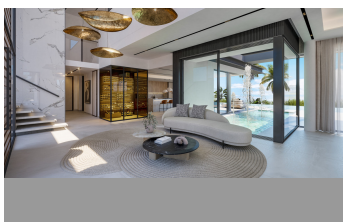

INTERMOBILIARIA

Villa - Chalet en Benahavís – 7 habitaciones – 11 baños

Hab. **7** Bathrooms **11** Const. **1811m2** Terreno **2000m2**

R4429771

property

Benahavís

8.950.000€

Designed by Gonzalez Jacobsen, Marbella's leading architectural studio and carefully crafted by the Bonifacio Solís construction company, these twin villas share a perfect pedigree. As a design and construction partnership, they have been responsible for some of the most prestigious residential projects in the area, and their expertise, creativity and flair is being fully expressed in these magnificent homes. The prime El Paraíso location offers breathtaking sea views and a tranquillity rarely found so close to the coast. These spacious contemporary villas offer open living spaces for pure Mediterranean living with a gentle blend of indoor and outdoor living leading from ample interiors with large picture windows to the wide terraces and pool areas. Construction and features are state-of-the-art and to the highest standards, and include every luxury including an indoor spa, double swimming pools and garage for several vehicles. Estimated completion date: end 2024.

Barbeque

Ensuite Bathroom

Gym

Sauna

Barbeque

Fitted Wardrobes

Lift

Solarium