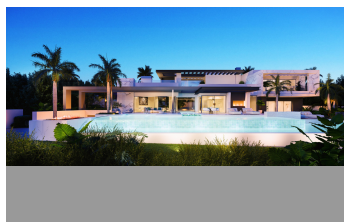

INTERMOBILIARIA

Villa - Chalet en Benahavís – 7 habitaciones – 11 baños

Hab. **7** Bathrooms **11** Const. **1811m2** Terreno **2000m2**

R4429771

property

Benahavís

8.950.000€

Designed by Gonzalez Jacobsen, Marbella's leading architectural studio and carefully crafted by the Bonifacio Solís construction company, these twin villas share a perfect pedigree. As a design and construction partnership, they have been responsible for some of the most prestigious residential projects in the area, and their expertise, creativity and flair is being fully expressed in these magnificent homes. The prime El Paraíso location offers breathtaking sea views and a tranquillity rarely found so close to the coast. These spacious contemporary villas offer open living spaces for pure Mediterranean living with a gentle blend of indoor and outdoor living leading from ample interiors with large picture windows to the wide terraces and pool areas. Construction and features are state-of-the-art and to the highest standards, and include every luxury including an indoor spa, double swimming pools and garage for several vehicles. Estimated completion date: end 2024.