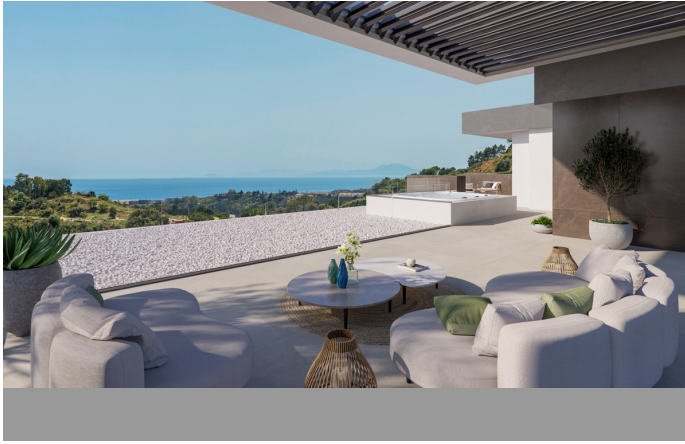

INTERMOBILIARIA

Villa - Chalet en Benahavís – 4 habitaciones – 4 baños

Hab. **4** Bathrooms **4** Const. **650m2** Terreno **2000m2**
R4668952 **property** **Benahavís** **5.600.000€**

Situated in the stunning Marbella Club Golf Resort, this remarkable plot, complete with a turnkey project, is a rare gem. The expansive villa, spanning 650m² on a generous 2000m² plot, comprises four bedrooms, each with ensuite bathrooms, all opening onto terraces that showcase breathtaking views of green hills and the captivating Mediterranean coast. The villa's design embraces an open-plan living concept, seamlessly connecting with vast terraces that gracefully curve around the property, guiding residents toward a picturesque swimming pool. Airy hallways, illuminated by abundant natural light streaming through immense glass windows, create a seamless flow throughout the residence. The open-plan kitchen harmoniously links with the dining area, providing spectacular views of the countryside—a perfect setting for Mediterranean home dining with family and friends. Ample space is available for a private gym, catering to individual preferences. The entire villa will be adorned with luxurious, high-end furnishings and fittings, ensuring a sophisticated living experience. A private underground garage, accommodating up to five vehicles, adds an element of security and tranquility to the property. This project stands as a testament to architectural brilliance, where the plot alone is a "must-see," offering a glimpse into the extraordinary property that will grace this location.

Barbeque
Near Transport
Storage Room

Barbeque
Private Terrace
Utility Room

Double Glazing
Satellite TV