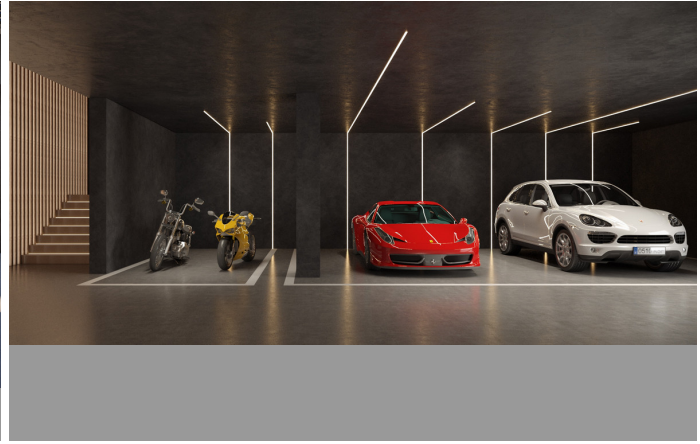

INTERMOBILIARIA

Villa - Chalet en Benahavís – 4 habitaciones – 4 baños

Hab. **4** Bathrooms **4** Const. **650m2** Terreno **2000m2**
R4668952 **property** **Benahavís** **5.600.000€**

Situated in the stunning Marbella Club Golf Resort, this remarkable plot, complete with a turnkey project, is a rare gem. The expansive villa, spanning 650m² on a generous 2000m² plot, comprises four bedrooms, each with ensuite bathrooms, all opening onto terraces that showcase breathtaking views of green hills and the captivating Mediterranean coast. The villa's design embraces an open-plan living concept, seamlessly connecting with vast terraces that gracefully curve around the property, guiding residents toward a picturesque swimming pool. Airy hallways, illuminated by abundant natural light streaming through immense glass windows, create a seamless flow throughout the residence. The open-plan kitchen harmoniously links with the dining area, providing spectacular views of the countryside—a perfect setting for Mediterranean home dining with family and friends. Ample space is available for a private gym, catering to individual preferences. The entire villa will be adorned with luxurious, high-end furnishings and fittings, ensuring a sophisticated living experience. A private underground garage, accommodating up to five vehicles, adds an element of security and tranquility to the property. This project stands as a testament to architectural brilliance, where the plot alone is a "must-see," offering a glimpse into the extraordinary property that will grace this location.