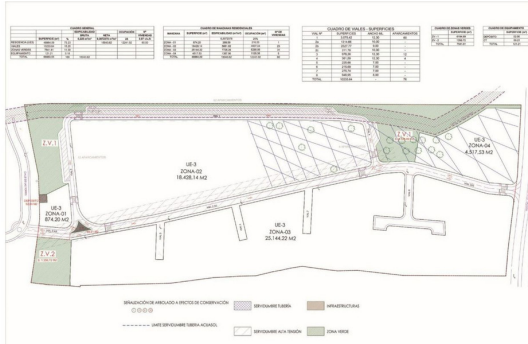

INTERMOBILIARIA

Terreno en Nueva Andalucía – habitaciones – baños

Hab.	0	Bathrooms	0	Const.	0m2	Terreno	15576m2
	R4644928	property		Nueva Andalucía		10.000.000€	

Exceptional plot of approx.15,576 m² in one of the best areas of Marbella, in Nueva Andalucia, 1,5 Km from Puerto Banus. It is in the phase of the reparcelling project. The estimation is that once the reparcelling is finished there will be 11 plots of approximately 825 m² each one, with a buildability of 30,7% and an occupation of 25%. Do not hesitate to contact us for further information, and we will inform you of the progress of the reparcelling project.