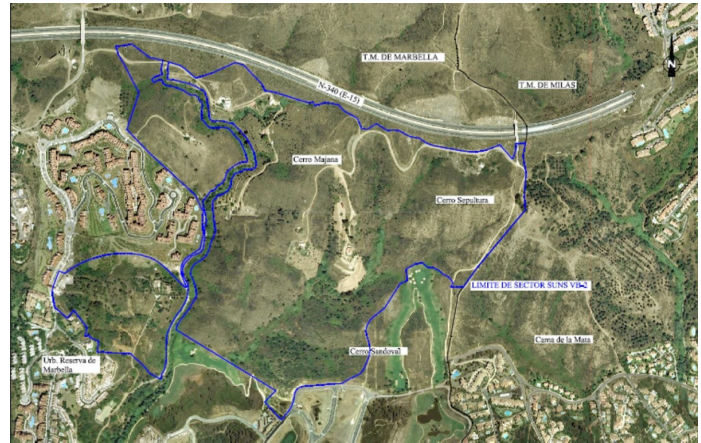

INTERMOBILIARIA

Terreno Rustico en Las Chapas – habitaciones – baños

Hab.	0	Bathrooms	0	Const.	0m2	Terreno	21458m2
R4360702		property		Las Chapas		2.146.000€	

This sector has a total area of 710,458 m², of which 21,458 m² corresponds to this farm. It represents 3.02% of rights and obligations. The sector has a buildable area of 57,234.29 m² for Free Income Housing IN LOW DENSITY, 380 houses in Poblado Mediterráneo and 11 isolated houses. Buildable area of 40,362 m² for Hotels. 3,000 m² Economic Activities Golf Club and Commercial Area Which makes a total of 100,596.29 m² of surface area. Therefore 100,596.29 m² x 3.02% = 3,038 m² of buildable area, which would correspond to this plot.