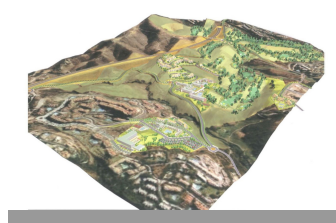

INTERMOBILIARIA

Terreno Rustico en Las Chapas – habitaciones – baños

Hab.	0	Bathrooms	0	Const.	0m2	Terreno	21458m2
R4360702		property		Las Chapas		2.146.000€	

This sector has a total area of 710,458 m², of which 21,458 m² corresponds to this farm. It represents 3.02% of rights and obligations. The sector has a buildable area of 57,234.29 m² for Free Income Housing IN LOW DENSITY, 380 houses in Poblado Mediterráneo and 11 isolated houses. Buildable area of 40,362 m² for Hotels. 3,000 m² Economic Activities Golf Club and Commercial Area Which makes a total of 100,596.29 m² of surface area. Therefore 100,596.29 m² x 3.02% = 3,038 m² of buildable area, which would correspond to this plot.