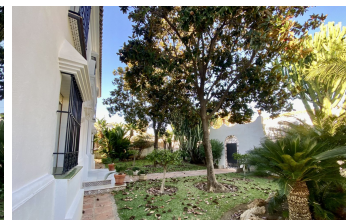

## Villa - Chalet en Cortijo Blanco – 5 habitaciones – 5 baños

Hab. **5** Bathrooms **5** Const. **309m2** Terreno **1963m2**

**R4416052**

**property**

**Cortijo Blanco**

**2.600.000€**

Villa on a large plot located between San Pedro de Alcantara and Puerto Banus. Plot of 2000m2 with a large mature garden and a swimming pool with BBQ area. The plot is located between two streets and only 500 metres from the beach. Walking distance to San Pedro de Alcantara and Puerto Banus. An unbeatable location, in an area of great potential. On the plot there is currently built a very well maintained Andalusian style house. Entrance hall with typical Andalusian tiles, large living room with double height ceiling with marble fireplace, a second family room, 5 bedrooms, 4 bathrooms and 1 guest toilet. Low density area with easy access to the beach, motorway and Puerto Banus. Close to shops, restaurants and international schools. This same plot has the possibility to be divided into two independent plots to build two houses.