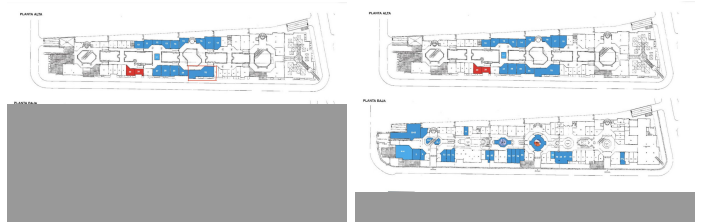

## Comercial en Puerto Banús – habitaciones – baños

Hab.	<b>2</b>	Bathrooms	<b>0</b>	Const.	<b>156m2</b>	Terraza	<b>20m2</b>
<b>R4333858</b>		<b>property</b>		<b>Puerto Banús</b>		<b>624.000€</b>	

Cristamar is a mall comprises by 114 local comercial in the heart of Puerto Banus, three levels with underground parking for your clients on the ground floor restaurants , shops, and services, pharmacy at the north corner a gym, and on the second floor offices