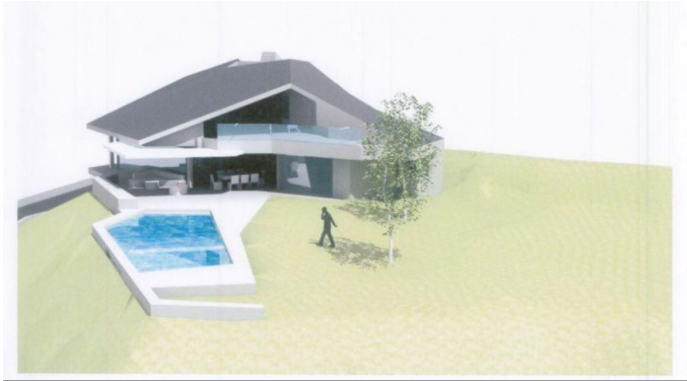

INTERMOBILIARIA

Terreno en Elviria – habitaciones – baños

Hab.	0	Bathrooms	0	Const.	0m2	Terreno	1500m2
	R4096015	property		Elviria		495.000€	

Land, Elviria, Costa del Sol. Garden/Plot 1500 m². Setting : Close To Golf, Close To Schools.
Orientation : South. Pool : Room For Pool. Views : Panoramic. Garden : Private.