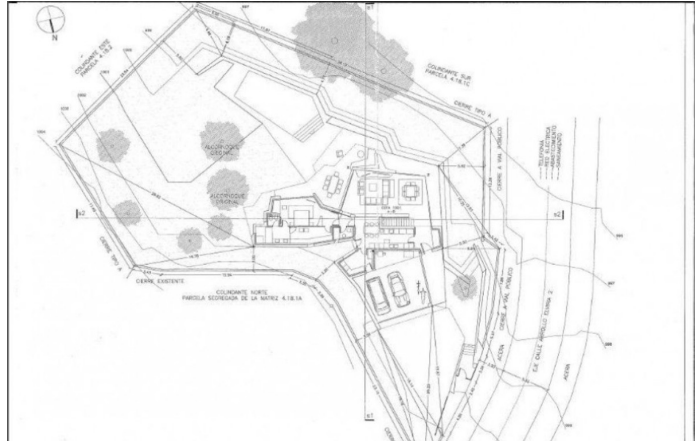

INTERMOBILIARIA

Terreno en Elviria – habitaciones – baños

Hab.	0	Bathrooms	0	Const.	0m2	Terreno	1500m2
	R4096015	property		Elviria		495.000€	

Land, Elviria, Costa del Sol. Garden/Plot 1500 m². Setting : Close To Golf, Close To Schools.
Orientation : South. Pool : Room For Pool. Views : Panoramic. Garden : Private.