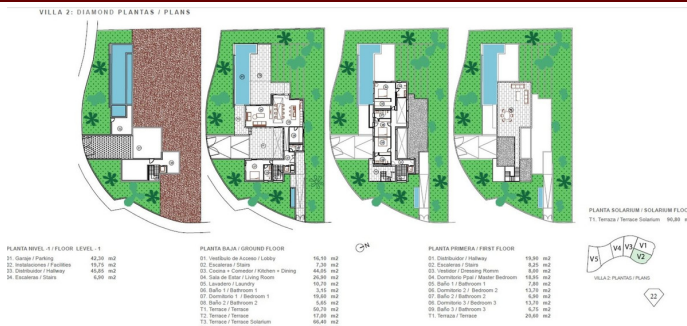

## Villa - Chalet en Elvira – 4 habitaciones – 5 baños

Hab. **4** Bathrooms **5** Const. **446m<sup>2</sup>** Terreno **1100m<sup>2</sup>**

**R4057990**

**property**

**Elvira**

**2.300.000€**

COMPLETED WORK ---villa located in Elvira-Marbella, privileged location, luxurious promotion, located in Santa María Golf complex that has a select Country Club, in addition to being surrounded by the main golf courses on the Costa del Sol The villa has been meticulously designed in a modern style and contemporary, in high quality Porcelanosa, but at the same time with a functional distribution, which allows you to enjoy a comfortable and pleasant villa, where you can enjoy views of the Mediterranean Sea and the golf course. Unbeatable area surrounded by primary services, just 10 minutes by car from the center of Marbella, 15 minutes from Puerto Banús and 5 minutes from the best beaches on the Costa del Sol. House with 4 bedrooms, 4 en-suite bathrooms and a toilet, connected to all floors by elevator. On the ground floor we have a bedroom with an en-suite bathroom, a spacious living-dining room with an open kitchen and access to a magnificent terrace that is next to a beautiful 12x3m<sup>2</sup> saltwater pool. The upper floor has 3 bedrooms, a dressing room and 3 en-suite bathrooms and the upper floor offers a solarium with a chill-out area to enjoy the magnificent sea views. Basement floor with garage for 2 or more cars and extra room for possible gym or cinema. Other extras: elevator, underfloor heating, solar panels, Porcelanosa tiles. Swimming pool, Fully equipped kitchen, Central heating, Golf view, Underfloor heating (bathrooms only), Wooden floors, Porcelain floors, Fitted wardrobes, Elevator, Garden view, Guest toilet, Panoramic view.