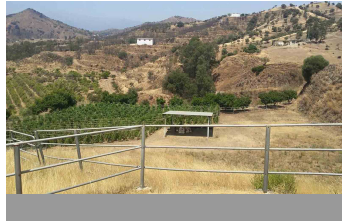

## Finca - Cortijo en Coín – 6 habitaciones – 3 baños

Hab.	<b>6</b>	Bathrooms	<b>3</b>	Const.	<b>803m2</b>	Terreno	<b>74000m2</b>
	<b>R3795868</b>	<b>property</b>		<b>Coín</b>		<b>1.500.000€</b>	

This country house is at PARTIDO GUARO VIEJO, 29130, Coín, Málaga. It is a country house that has 803 m2 and has 6 rooms and 3 bathrooms.