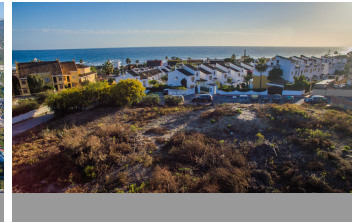

INTERMOBILIARIA

Terreno en Costabella – habitaciones – baños

Hab. **0** Bathrooms **0** Const. **0m2** Terreno **3129m2**

R3823417

property

Costabella

930.000€

Plot is not buildable at the moment. Large flat plot with sea views in Costabella. 2 minutes walk to the sea. Next to Bono beach restaurant. Good communication with A7 without the road noise. 6 minutes drive to Marbella. Residential Plot, Costabella, Costa del Sol. Garden/Plot 3129 m². Setting : Beachside, Close To Golf, Close To Port, Close To Shops, Close To Sea, Close To Schools, Close To Forest, Close To Marina. Orientation : South East, South, South West. Pool : Room For Pool. Views : Sea, Mountain. Utilities : Electricity, Drinkable Water. Category : Investment, Off Plan.