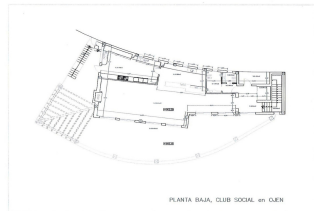

INTERMOBILIARIA

Comercial en La Mairena – habitaciones – baños

| | | | | | | | |
|------|-----------------|-----------------|----------|-------------------|--------------|-------------------|--------------|
| Hab. | 1 | Bathrooms | 2 | Const. | 300m2 | Terraza | 150m2 |
| | R3540844 | property | | La Mairena | | 1.300.000€ | |

Brand new contemporary building on a 2.849m2 plot suitable as a social club with restaurant or similar with amazing panoramic views from the top of the hill in La Mairena, ready to request a license to start working.