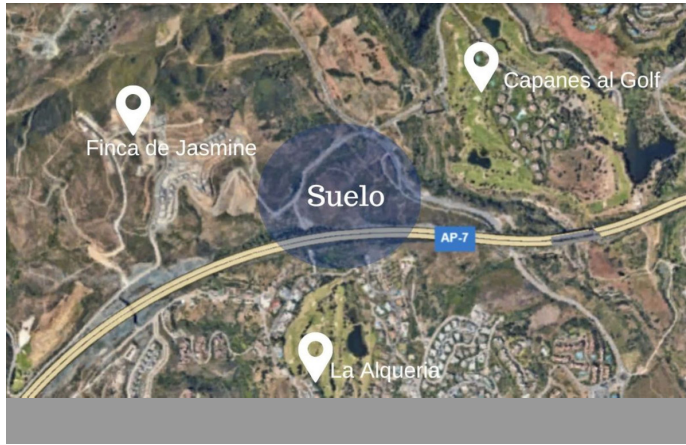

INTERMOBILIARIA

Land in Benahavís – –

Bedrooms	0	Bathrooms	0	Built	0m2	Plot	78324m2
	R4657474	property		Benahavís		7.800.000€	

CAPANES - Benahavis. LAND for sale.of 78.324m2 in a privileged location, with incredible views to the most prestigious golf courses. With residential use as developable land. Total Maximum buildable area: 6.339m2 / Minimum 1.711m2 Maximum number of dwellings; 16.