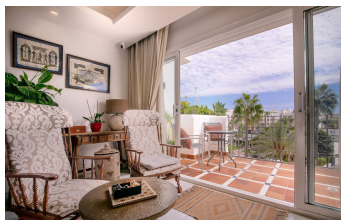

INTERMOBILIARIA

Apartment in Puerto Banús – 2 bedrooms – 2 baths

Bedrooms **2** Bathrooms **2** Built **114m2** Terrace **92m2**

R4415785

property

Puerto Banús

975.000€

Duplex penthouse with an incredible terrace and panoramic views, in the heart of Puerto Banus. If you are looking for an oasis of comfort and elegance in Puerto Banus, one of the most exclusive destinations in Europe, this beautiful duplex penthouse, in perfect condition, could be the ideal property. It is worth mentioning its generous terrace of 92 m2s, which becomes a dream corner to enjoy unforgettable outdoor moments, with 360 degrees panoramic views. The price includes a parking space and a storage room. Situated in a privileged area of Puerto Banús, close by the Meliá Banus hotel, the property offers an ideal location with easy access to restaurants and beach clubs. Furthermore, residents can enjoy ample green areas and a communal swimming pool. Do not hesitate to contact us to request a viewing.