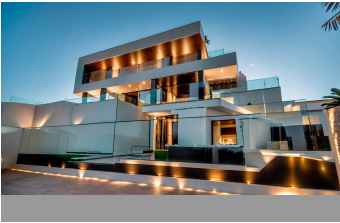

INTERMOBILIARIA

Detached Villa in Benahavís – 6 bedrooms – 5 baths

Bedrooms	6	Bathrooms	5	Built	500m2	Plot	1020m2
R4590604		property		Benahavís		5.695.000€	

Welcome to Villa Skyline, an exceptional residence nestled within the heart of a golf paradise, gracing a sprawling 1020 m² plot and boasting a stunning 500 m² architectural masterpiece exuding opulence and sophistication. Marvel at the splendour of 6 bedrooms, each accompanied by its ensuite bathroom, offering panoramic vistas that showcase nature's unparalleled beauty. With two self-sufficient studios, this estate allows for hosting family, friends, or staff while safeguarding your paramount privacy. The seamless fusion of practicality and elegance defines Villa Skyline, featuring a spacious laundry room and refined storage solutions, including a grocery elevator, enveloping the space in an aura of serene luxury. Embrace a sanctuary of well-being within this abode; an in-house Gym, Sauna, and Jacuzzi beckon, inviting tranquillity and revitalisation. Outside, discover numerous terraces, inviting lounge areas, an outdoor kitchen, and a pool, ensuring unparalleled convenience for leisure and entertainment. Villa Skyline transcends mere housing; it epitomises sophistication, gracefully blending luxury with functionality, culminating in an unparalleled lifestyle experience. - REFURBISHMENT PROJECT-