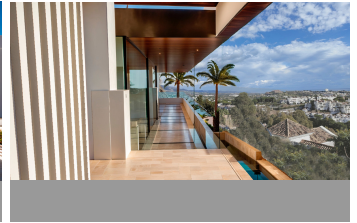

INTERMOBILIARIA

Detached Villa in Benahavís – 6 bedrooms – 5 baths

Bedrooms	6	Bathrooms	5	Built	500m2	Plot	1020m2
R4590604		property		Benahavís		5.695.000€	

Welcome to Villa Skyline, an exceptional residence nestled within the heart of a golf paradise, gracing a sprawling 1020 m² plot and boasting a stunning 500 m² architectural masterpiece exuding opulence and sophistication. Marvel at the splendour of 6 bedrooms, each accompanied by its ensuite bathroom, offering panoramic vistas that showcase nature's unparalleled beauty. With two self-sufficient studios, this estate allows for hosting family, friends, or staff while safeguarding your paramount privacy. The seamless fusion of practicality and elegance defines Villa Skyline, featuring a spacious laundry room and refined storage solutions, including a grocery elevator, enveloping the space in an aura of serene luxury. Embrace a sanctuary of well-being within this abode; an in-house Gym, Sauna, and Jacuzzi beckon, inviting tranquillity and revitalisation. Outside, discover numerous terraces, inviting lounge areas, an outdoor kitchen, and a pool, ensuring unparalleled convenience for leisure and entertainment. Villa Skyline transcends mere housing; it epitomises sophistication, gracefully blending luxury with functionality, culminating in an unparalleled lifestyle experience. - REFURBISHMENT PROJECT-