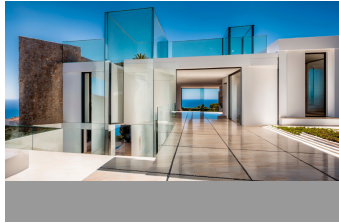

INTERMOBILIARIA

Detached Villa in Benahavís – 6 bedrooms – 5 baths

Bedrooms	6	Bathrooms	5	Built	500m2	Plot	1020m2
R4590604		property		Benahavís		5.695.000€	

Welcome to Villa Skyline, an exceptional residence nestled within the heart of a golf paradise, gracing a sprawling 1020 m² plot and boasting a stunning 500 m² architectural masterpiece exuding opulence and sophistication. Marvel at the splendour of 6 bedrooms, each accompanied by its ensuite bathroom, offering panoramic vistas that showcase nature's unparalleled beauty. With two self-sufficient studios, this estate allows for hosting family, friends, or staff while safeguarding your paramount privacy. The seamless fusion of practicality and elegance defines Villa Skyline, featuring a spacious laundry room and refined storage solutions, including a grocery elevator, enveloping the space in an aura of serene luxury. Embrace a sanctuary of well-being within this abode; an in-house Gym, Sauna, and Jacuzzi beckon, inviting tranquillity and revitalisation. Outside, discover numerous terraces, inviting lounge areas, an outdoor kitchen, and a pool, ensuring unparalleled convenience for leisure and entertainment. Villa Skyline transcends mere housing; it epitomises sophistication, gracefully blending luxury with functionality, culminating in an unparalleled lifestyle experience. - REFURBISHMENT PROJECT-