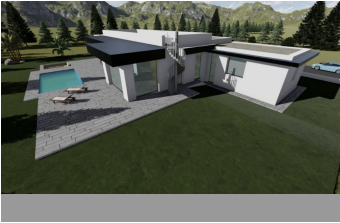

INTERMOBILIARIA

Detached Villa in La Cala Golf – 4 bedrooms – 5 baths

Bedrooms	4	Bathrooms	5	Built	440m2	Plot	1412m2
R4696159	property	La Cala Golf	1.595.000€				

CONSTRUCTION STARTED - Project and license approved – Due to family circumstances this one floor first line golf, ecological luxury villa is for sale on the first line golf in La Cala Golf. This construction consists out of 4 bedrooms with 4 ensuite bathroom, guest toilet, master dressing, distributors, big living/dining/kitchen area, garage and storage room, heated pool with chill-out, covered terraces, terraces, and a solarium with pergola terrace and BBQ area. Pictures of the bathrooms and kitchen are only examples final choice of the finishings shall be for the client within the chosen line that we propose. Example of some of the specifications, -Outside walls of full villa with COVERLAM cladding - Interior and exterior floor tiles from GRESPANIA or LIVING CERAMICS 600x600 – 800x800 - 1200x1200 (Colour and size to choose) - Bathroom walls with COVERLAM or LIVING CERAMICS plates 2700X1200 (Color to choose) - Fully fitted bathrooms from ROCA or similar with furniture - Aerothermia/airconditioning - Electric underfloor heating in the bathrooms - Hydraulic underfloor heating in living room, and bedrooms - Ceiling high windows with sunken track, Planistar glass of 5+5/chamber/6+6 - Ceiling high pivot entrance door 1,50 wide - Ceiling high and 1-meter wide interior doors - Fully fitted kitchen with aluminum frame doors and covered with COVERLAM (Colour to choose) - Island with COVERLAM 3600X1600 no visible joints (Color to choose) - White goods from BOSCH or AEG - Downlighting in full villa - Dusk till dawn lights on entrance, terraces and solarium - Heated salt pool - Domotica - Volatic panels - 1 lithium battery of 10kW - Car charger