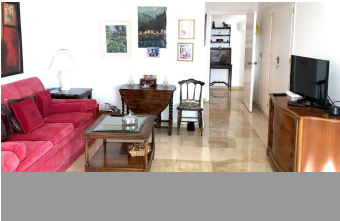

## Apartment in Guadalmina Alta – 3 bedrooms – 3 baths

Bedrooms **3** Bathrooms **3** Built **166m<sup>2</sup>** Terrace **0m<sup>2</sup>**  
**R4583377** **property** **Guadalmina Alta** **560.000€**

Welcome to a luxurious living experience in Guadalmina, where opulence meets breathtaking sea views. This exquisite 3-bedroom, 3-bathroom apartment offers a harmonious blend of contemporary design and coastal elegance, creating an unparalleled atmosphere of sophistication. As you step into this spacious residence, you are greeted by an expansive living area adorned with natural sunlight. The expansive windows allow natural light to flood the living space while providing uninterrupted panoramic views of the Mediterranean Sea. The open plan living and dining room seamlessly flows and is perfect for entertaining guests against the backdrop of the stunning coastal scenery. The spacious kitchen could also be opened into the dining, living area, and features all appliances and ample workspace. The three well-appointed bedrooms all en-suite provide comfort and tranquility. The master suite boasts a spacious layout with fitted wardrobes. From the enclosed balcony the allure of the Mediterranean beckons. Enjoy dining and unwind with a good book, or simply savour the sunset over the sea – the terrace is an extension of the luxurious living space, designed to enhance the coastal lifestyle. The complex itself offers a pristine swimming pool and beautifully landscaped communal areas. The secure environment ensures peace of mind, allowing residents to fully embrace the privileged lifestyle offered by this exceptional residence. This 3-bedroom, 3-bathroom apartment in Guadalmina alta is not just a home; it's a testament to refined living, where every detail has been meticulously curated to provide a residence that is as extraordinary as its stunning surroundings. Welcome to a life of luxury with unparalleled sea views.