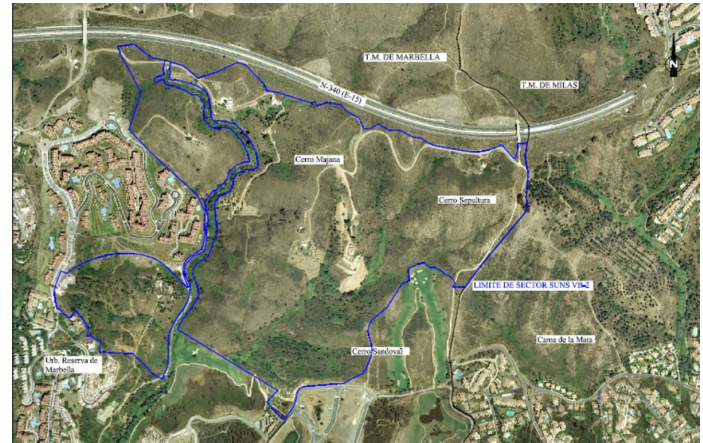

INTERMOBILIARIA

Land in Las Chapas – –

Bedrooms	0	Bathrooms	0	Built	0m2	Plot	21458m2
R4360702		property		Las Chapas		2.146.000€	

This sector has a total area of 710,458 m², of which 21,458 m² corresponds to this farm. It represents 3.02% of rights and obligations. The sector has a buildable area of 57,234.29 m² for Free Income Housing IN LOW DENSITY, 380 houses in Poblado Mediterráneo and 11 isolated houses. Buildable area of 40,362 m² for Hotels. 3,000 m² Economic Activities Golf Club and Commercial Area Which makes a total of 100,596.29 m² of surface area. Therefore $100,596.29 \text{ m}^2 \times 3.02\% = 3,038 \text{ m}^2$ of buildable area, which would correspond to this plot.