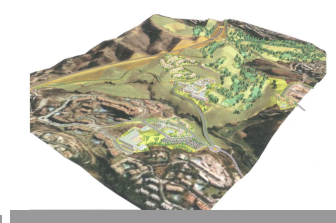

INTERMOBILIARIA

Land in Las Chapas – –

Bedrooms	0	Bathrooms	0	Built	0m2	Plot	21458m2
R4360702		property		Las Chapas		2.146.000€	

This sector has a total area of 710,458 m², of which 21,458 m² corresponds to this farm. It represents 3.02% of rights and obligations. The sector has a buildable area of 57,234.29 m² for Free Income Housing IN LOW DENSITY, 380 houses in Poblado Mediterráneo and 11 isolated houses. Buildable area of 40,362 m² for Hotels. 3,000 m² Economic Activities Golf Club and Commercial Area Which makes a total of 100,596.29 m² of surface area. Therefore $100,596.29 \text{ m}^2 \times 3.02\% = 3,038 \text{ m}^2$ of buildable area, which would correspond to this plot.