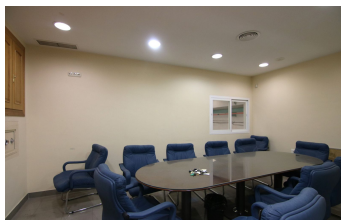

INTERMOBILIARIA

Business in Coín – –

Bedrooms **1** Bathrooms **3** Built **3571m2** Terrace **50m2**
R4641859 **property** **Coín** **7.000.000€**

Three warehouses united with an area of 3571 m2 useful, great facilities, with lots of natural light, large offices, meeting room, toilets, formerly was a factory of Aluminium the largest and most functional in the area, located in the Industrial Park of Coín, which will soon be extended and will have more warehouses, accesses. It still conserves the platforms, cranes.... DO NOT HESITATE TO VISIT THIS GREAT WAREHOUSE.

Access for people with reduced mobility

Marble Flooring

Satellite TV

WiFi

Access for people with reduced mobility

Near Transport

Storage Room

Fitted Wardrobes

Private Terrace

Utility Room