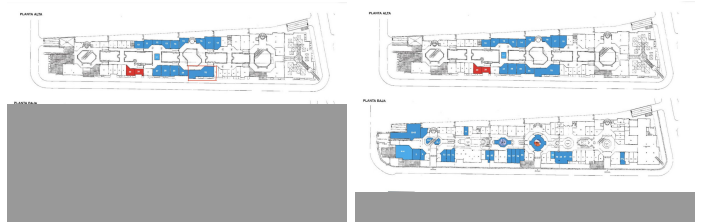

INTERMOBILIARIA

Commercial in Puerto Banús – –

Bedrooms **2** Bathrooms **0** Built **156m2** Terrace **20m2**
R4333858 **property** **Puerto Banús** **624.000€**

Cristamar is a mall comprises by 114 local comercial in the heart of Puerto Banus, three levels with underground parking for your clients on the ground floor restaurants , shops, and services, pharmacy at the north corner a gym, and on the second floor offices

Covered Terrace

Covered Terrace

Lift