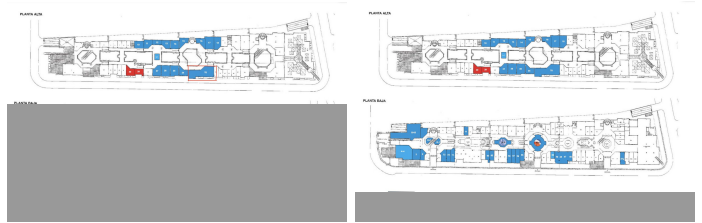

INTERMOBILIARIA

Commercial in Puerto Banús – –

Bedrooms **2** Bathrooms **0** Built **227m2** Terrace **20m2**
R4333858 **property** **Puerto Banús** **1.029.000€**

These are two units linked together. Cristamar is a mall comprises by 114 local comercial in the heart of Puerto Banus, three levels with underground parking for your clients on the ground floor restaurants , shops, and services, pharmacy at the north corner a gym, and on the second floor offices

Covered Terrace

Covered Terrace

Lift