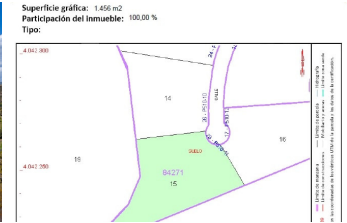

## Plot in El Rosario --

Bedrooms	<b>0</b>	Bathrooms	<b>0</b>	Built	<b>0m<sup>2</sup></b>	Plot	<b>1456m<sup>2</sup></b>
<b>R4410694</b>		<b>property</b>		<b>El Rosario</b>		<b>550.000€</b>	

Fantastic, large, elevated, corner plot available in El Rosario. This plot is fantastically positioned to enjoy incredible 180 degree views of the sea, golf courses, the Coast and all the way over to Gibraltar and Africa. The location and position of the plot guarantees that the views will never be obstructed. Perfect opportunity to built your dream property on a plot of land that is unbeaten in an area that is already developing quickly. Don't miss out on this incredible opportunity!