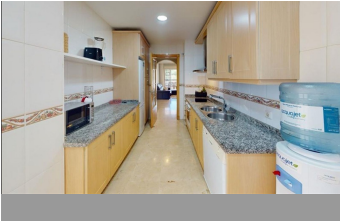

INTERMOBILIARIA

Apartment in Benalmádena – 6 bedrooms – 3 baths

Bedrooms **6** Bathrooms **3** Built **228m2** Terrace **138m2**
R4558222 **property** **Benalmádena** **549.000€**

Picture an enchanting ground floor apartment, enveloped in luxury, nestled in the idyllic Arenal Golf Phase 1 urbanization in Benalmádena. Here, the hustle and bustle of daily life fade away, making room for an oasis of space and comfort. Within the walls of this 122 sqm apartment unfolds a majestic view of lush greenery. Three lavish bedrooms extend, one accompanied by a private bathroom. The inviting living-dining room beckons to cozy gatherings, while the separate kitchen opens a door to the terrace, where all this beauty converges. But the true magic reveals itself as you step into the recently transformed open-plan basement, now an additional living space of 106 sqm. A sanctuary for large families and groups of friends, featuring three more spacious bedrooms, an additional bathroom, and a multifunctional dining area that transforms into a snug sitting area. And then, as the outdoor enthusiast in you awakens, the expansive terrace of 138 sqm lures with its breathtaking views and the gentle breeze of the Mediterranean climate. For golf enthusiasts, storage space is no concern, as a convenient storage room in the basement of 4x3.5 sqm provides a safe haven for golf bags, a perfect complement given the proximity of three golf courses around the corner. As the cherry on top, there are two parking spaces, one sheltered and one under the radiant sun. The urbanization embraces its residents with a holiday feel: two refreshing swimming pools for sultry summer days, two paddle tennis courts for the active ones, and expansive gardens to relax and connect with nature. With a quick escape route to the highway, proximity to the airport, and the delights of hospitals, supermarkets, pharmacies, and bus stops within reach, this apartment promises not just space and comfort but a complete lifestyle.