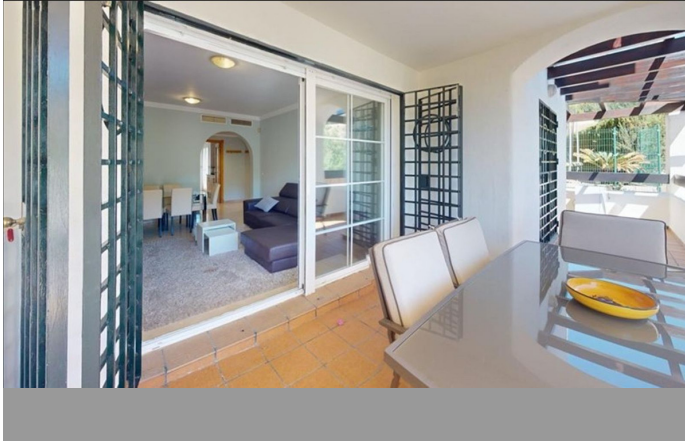

INTERMOBILIARIA

Apartment in Benalmádena – 6 bedrooms – 3 baths

Bedrooms **6** Bathrooms **3** Built **228m2** Terrace **138m2**
R4558222 **property** **Benalmádena** **549.000€**

Picture an enchanting ground floor apartment, enveloped in luxury, nestled in the idyllic Arenal Golf Phase 1 urbanization in Benalmádena. Here, the hustle and bustle of daily life fade away, making room for an oasis of space and comfort. Within the walls of this 122 sqm apartment unfolds a majestic view of lush greenery. Three lavish bedrooms extend, one accompanied by a private bathroom. The inviting living-dining room beckons to cozy gatherings, while the separate kitchen opens a door to the terrace, where all this beauty converges. But the true magic reveals itself as you step into the recently transformed open-plan basement, now an additional living space of 106 sqm. A sanctuary for large families and groups of friends, featuring three more spacious bedrooms, an additional bathroom, and a multifunctional dining area that transforms into a snug sitting area. And then, as the outdoor enthusiast in you awakens, the expansive terrace of 138 sqm lures with its breathtaking views and the gentle breeze of the Mediterranean climate. For golf enthusiasts, storage space is no concern, as a convenient storage room in the basement of 4x3.5 sqm provides a safe haven for golf bags, a perfect complement given the proximity of three golf courses around the corner. As the cherry on top, there are two parking spaces, one sheltered and one under the radiant sun. The urbanization embraces its residents with a holiday feel: two refreshing swimming pools for sultry summer days, two paddle tennis courts for the active ones, and expansive gardens to relax and connect with nature. With a quick escape route to the highway, proximity to the airport, and the delights of hospitals, supermarkets, pharmacies, and bus stops within reach, this apartment promises not just space and comfort but a complete lifestyle.