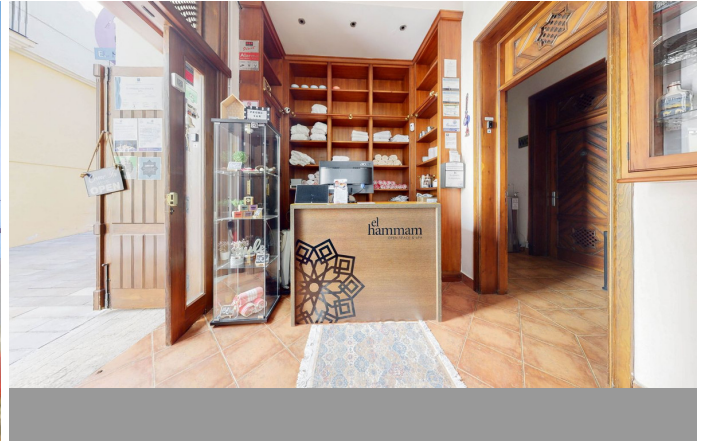

INTERMOBILIARIA

Business in Málaga – –

Bedrooms **0** Bathrooms **4** Built **308m2** Terrace **0m2**
R4249780 **property** **Málaga** **1.395.000€**

Are you looking for a unique property in the centre of Málaga? We have the perfect building for sale, located in the heart of the city. With a surface area of approx. 500m2 divided into 4 floors including the roof terrace and with the possibility of an extension up to 700m2, this impressive 18th century building, completely restored and refurbished, is now available for sale and comes with a very special feature - a Hamman. Located in the historic centre of Malaga, in the old Jewish quarter and within the circuit of the Picasso Museum, the Plaza de la Merced, the Cathedral, etc... the building itself is also a true masterpiece. With spacious marble hot rooms, reception, changing rooms, massage, Yoga and Pilates rooms, VIP lounge with bathroom and kitchen, high ceilings and plenty of natural light, it has been designed with comfort and style in mind. The modern and elegant finishes, combined with traditional elements, create a warm and welcoming atmosphere. There is also a large rooftop terrace with panoramic views of the city. The Hamman is a type of traditional steam bath common in many cultures, the perfect place to unwind and relax. With its warm atmosphere and soothing steam, you can relieve stress and rejuvenate your mind, body and soul. With all there is to see and do in the city of Malaga, whether you are looking to continue a successful business for over 20 years, or an investment property in one of the most sought after areas of Malaga, this building is the perfect opportunity for both residential and commercial purposes. Don't miss this unique opportunity to own such a special property, a piece of Malaga's history! Contact us to arrange a viewing and discover the endless possibilities that are waiting for you.