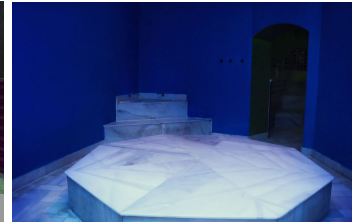

INTERMOBILIARIA

Business in Málaga – –

Bedrooms **0** Bathrooms **4** Built **308m2** Terrace **0m2**
R4249780 **property** **Málaga** **1.395.000€**

Are you looking for a unique property in the centre of Málaga? We have the perfect building for sale, located in the heart of the city. With a surface area of approx. 500m2 divided into 4 floors including the roof terrace and with the possibility of an extension up to 700m2, this impressive 18th century building, completely restored and refurbished, is now available for sale and comes with a very special feature - a Hamman. Located in the historic centre of Malaga, in the old Jewish quarter and within the circuit of the Picasso Museum, the Plaza de la Merced, the Cathedral, etc... the building itself is also a true masterpiece. With spacious marble hot rooms, reception, changing rooms, massage, Yoga and Pilates rooms, VIP lounge with bathroom and kitchen, high ceilings and plenty of natural light, it has been designed with comfort and style in mind. The modern and elegant finishes, combined with traditional elements, create a warm and welcoming atmosphere. There is also a large rooftop terrace with panoramic views of the city. The Hamman is a type of traditional steam bath common in many cultures, the perfect place to unwind and relax. With its warm atmosphere and soothing steam, you can relieve stress and rejuvenate your mind, body and soul. With all there is to see and do in the city of Malaga, whether you are looking to continue a successful business for over 20 years, or an investment property in one of the most sought after areas of Malaga, this building is the perfect opportunity for both residential and commercial purposes. Don't miss this unique opportunity to own such a special property, a piece of Malaga's history! Contact us to arrange a viewing and discover the endless possibilities that are waiting for you.