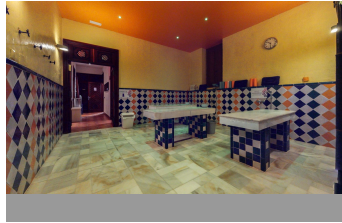

INTERMOBILIARIA

Business in Málaga – –

Bedrooms **0** Bathrooms **4** Built **308m2** Terrace **0m2**
R4249780 **property** **Málaga** **1.395.000€**

Are you looking for a unique property in the centre of Málaga? We have the perfect building for sale, located in the heart of the city. With a surface area of approx. 500m2 divided into 4 floors including the roof terrace and with the possibility of an extension up to 700m2, this impressive 18th century building, completely restored and refurbished, is now available for sale and comes with a very special feature - a Hamman. Located in the historic centre of Malaga, in the old Jewish quarter and within the circuit of the Picasso Museum, the Plaza de la Merced, the Cathedral, etc... the building itself is also a true masterpiece. With spacious marble hot rooms, reception, changing rooms, massage, Yoga and Pilates rooms, VIP lounge with bathroom and kitchen, high ceilings and plenty of natural light, it has been designed with comfort and style in mind. The modern and elegant finishes, combined with traditional elements, create a warm and welcoming atmosphere. There is also a large rooftop terrace with panoramic views of the city. The Hamman is a type of traditional steam bath common in many cultures, the perfect place to unwind and relax. With its warm atmosphere and soothing steam, you can relieve stress and rejuvenate your mind, body and soul. With all there is to see and do in the city of Malaga, whether you are looking to continue a successful business for over 20 years, or an investment property in one of the most sought after areas of Malaga, this building is the perfect opportunity for both residential and commercial purposes. Don't miss this unique opportunity to own such a special property, a piece of Malaga's history! Contact us to arrange a viewing and discover the endless possibilities that are waiting for you.