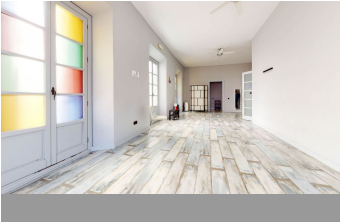

INTERMOBILIARIA

Business in Málaga – –

Bedrooms **0** Bathrooms **4** Built **308m2** Terrace **0m2**
R4249780 **property** **Málaga** **1.395.000€**

Are you looking for a unique property in the centre of Málaga? We have the perfect building for sale, located in the heart of the city. With a surface area of approx. 500m2 divided into 4 floors including the roof terrace and with the possibility of an extension up to 700m2, this impressive 18th century building, completely restored and refurbished, is now available for sale and comes with a very special feature - a Hamman. Located in the historic centre of Malaga, in the old Jewish quarter and within the circuit of the Picasso Museum, the Plaza de la Merced, the Cathedral, etc... the building itself is also a true masterpiece. With spacious marble hot rooms, reception, changing rooms, massage, Yoga and Pilates rooms, VIP lounge with bathroom and kitchen, high ceilings and plenty of natural light, it has been designed with comfort and style in mind. The modern and elegant finishes, combined with traditional elements, create a warm and welcoming atmosphere. There is also a large rooftop terrace with panoramic views of the city. The Hamman is a type of traditional steam bath common in many cultures, the perfect place to unwind and relax. With its warm atmosphere and soothing steam, you can relieve stress and rejuvenate your mind, body and soul. With all there is to see and do in the city of Malaga, whether you are looking to continue a successful business for over 20 years, or an investment property in one of the most sought after areas of Malaga, this building is the perfect opportunity for both residential and commercial purposes. Don't miss this unique opportunity to own such a special property, a piece of Malaga's history! Contact us to arrange a viewing and discover the endless possibilities that are waiting for you.