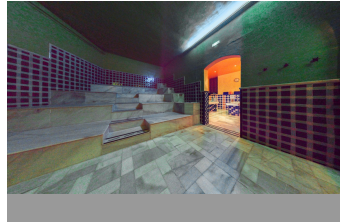

INTERMOBILIARIA

Business in Málaga – –

Bedrooms **0** Bathrooms **4** Built **308m2** Terrace **0m2**
R4249780 **property** **Málaga** **1.395.000€**

Are you looking for a unique property in the centre of Málaga? We have the perfect building for sale, located in the heart of the city. With a surface area of approx. 500m2 divided into 4 floors including the roof terrace and with the possibility of an extension up to 700m2, this impressive 18th century building, completely restored and refurbished, is now available for sale and comes with a very special feature - a Hamman. Located in the historic centre of Malaga, in the old Jewish quarter and within the circuit of the Picasso Museum, the Plaza de la Merced, the Cathedral, etc... the building itself is also a true masterpiece. With spacious marble hot rooms, reception, changing rooms, massage, Yoga and Pilates rooms, VIP lounge with bathroom and kitchen, high ceilings and plenty of natural light, it has been designed with comfort and style in mind. The modern and elegant finishes, combined with traditional elements, create a warm and welcoming atmosphere. There is also a large rooftop terrace with panoramic views of the city. The Hamman is a type of traditional steam bath common in many cultures, the perfect place to unwind and relax. With its warm atmosphere and soothing steam, you can relieve stress and rejuvenate your mind, body and soul. With all there is to see and do in the city of Malaga, whether you are looking to continue a successful business for over 20 years, or an investment property in one of the most sought after areas of Malaga, this building is the perfect opportunity for both residential and commercial purposes. Don't miss this unique opportunity to own such a special property, a piece of Malaga's history! Contact us to arrange a viewing and discover the endless possibilities that are waiting for you.