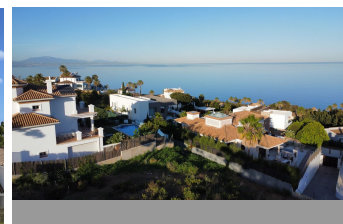

## Plot in Manilva – –

Bedrooms **0** Bathrooms **0** Built **0m2** Plot **858m2**  
**R4423915** **property** **Manilva** **340.000€**

**BUILD YOUR DREAM VILLA WITHIN LA PALOMA, OFFERING PANORAMIC SEA VIEWS!** Situated in an elevated position surrounded by nature and offering breathtaking panoramic Mediterranean Sea views and walking distance (1000 meters) to a beautiful sandy beach! Only 5 minutes drive from Sotogrande, where you can find all kinds of services such as restaurants, shopping centers, hospitals, international schools, golf courses and the port of Sotogrande. The Real Club Valderrama is one of the best known golf clubs in the world. It is located in the resort of Sotogrande, San Roque in the Andalusia region of southern Spain, a few miles from Gibraltar, and has a single 18-hole course, along with a 9-hole par 3 course. !! Once built, your villa will offer panoramic views of the sea and the bay of Estepona, rising well above the roofs of the houses built on the lower plots. Great investment for those families looking for their dream home in a quiet area, surrounded by nature and just 5 minutes from all kinds of amenities. Distances: Málaga International Airport: 1h Gibraltar International Airport: 15 min. Marbella: 25 min. Estepona: 15 min. Sotogrande: 5 min.