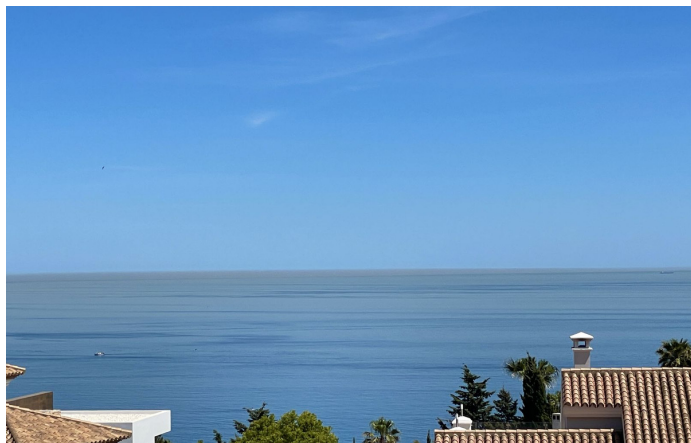

## Plot in Manilva – –

Bedrooms **0** Bathrooms **0** Built **0m2** Plot **858m2**  
**R4423915** **property** **Manilva** **340.000€**

**BUILD YOUR DREAM VILLA WITHIN LA PALOMA, OFFERING PANORAMIC SEA VIEWS!** Situated in an elevated position surrounded by nature and offering breathtaking panoramic Mediterranean Sea views and walking distance (1000 meters) to a beautiful sandy beach! Only 5 minutes drive from Sotogrande, where you can find all kinds of services such as restaurants, shopping centers, hospitals, international schools, golf courses and the port of Sotogrande. The Real Club Valderrama is one of the best known golf clubs in the world. It is located in the resort of Sotogrande, San Roque in the Andalusia region of southern Spain, a few miles from Gibraltar, and has a single 18-hole course, along with a 9-hole par 3 course. !! Once built, your villa will offer panoramic views of the sea and the bay of Estepona, rising well above the roofs of the houses built on the lower plots. Great investment for those families looking for their dream home in a quiet area, surrounded by nature and just 5 minutes from all kinds of amenities. Distances: Málaga International Airport: 1h Gibraltar International Airport: 15 min. Marbella: 25 min. Estepona: 15 min. Sotogrande: 5 min.