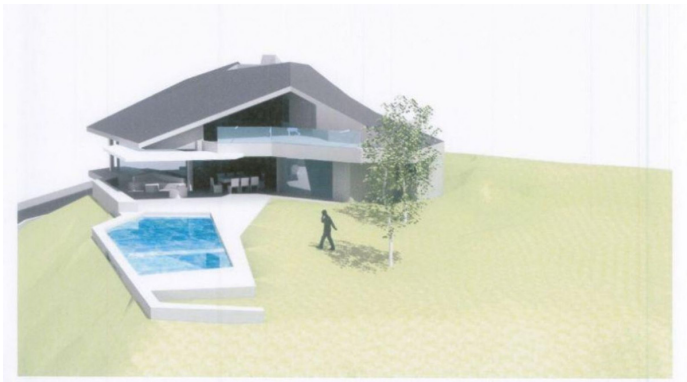

INTERMOBILIARIA

Plot in Elviria – –

| | | | | | | | |
|-----------------|----------|-----------------|----------|----------------|------------|-----------------|---------------|
| Bedrooms | 0 | Bathrooms | 0 | Built | 0m2 | Plot | 1500m2 |
| R4096015 | | property | | Elviria | | 495.000€ | |

Land, Elviria, Costa del Sol. Garden/Plot 1500 m². Setting : Close To Golf, Close To Schools.
Orientation : South. Pool : Room For Pool. Views : Panoramic. Garden : Private.