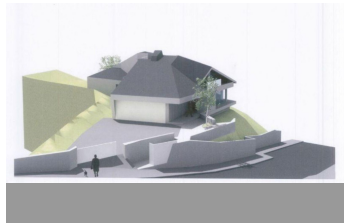

INTERMOBILIARIA

Plot in Elviria – –

| | | | | | | | |
|-----------------|----------|-----------------|----------|----------------|------------|-----------------|---------------|
| Bedrooms | 0 | Bathrooms | 0 | Built | 0m2 | Plot | 1500m2 |
| R4096015 | | property | | Elviria | | 495.000€ | |

Land, Elviria, Costa del Sol. Garden/Plot 1500 m². Setting : Close To Golf, Close To Schools.
Orientation : South. Pool : Room For Pool. Views : Panoramic. Garden : Private.