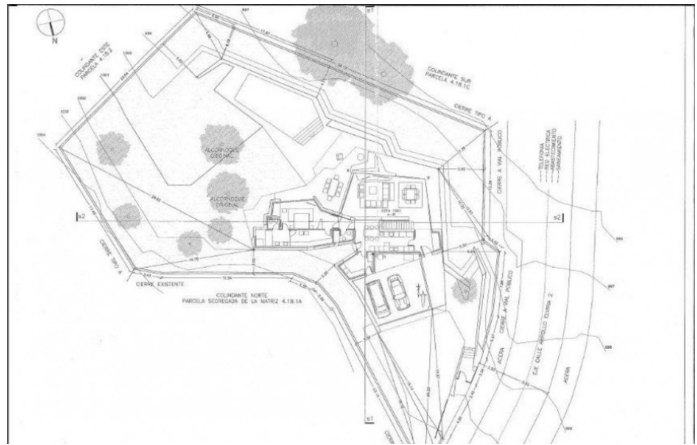

INTERMOBILIARIA

Plot in Elviria – –

| | | | | | | | |
|-----------------|----------|-----------------|----------|----------------|------------|-----------------|---------------|
| Bedrooms | 0 | Bathrooms | 0 | Built | 0m2 | Plot | 1500m2 |
| R4096015 | | property | | Elviria | | 495.000€ | |

Land, Elviria, Costa del Sol. Garden/Plot 1500 m². Setting : Close To Golf, Close To Schools.
Orientation : South. Pool : Room For Pool. Views : Panoramic. Garden : Private.