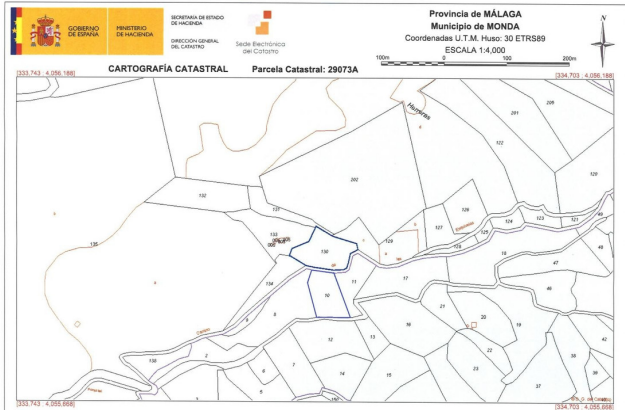

INTERMOBILIARIA

Land in Monda --

Bedrooms **0** Bathrooms **0** Built **0m2** Plot **6000m2**
R3616397 **property** **Monda** **60.000€**

2942-V For sale rustic plot of 6.000m2 with fruit trees (almond trees, olive trees and fig tree), with a project to build a warehouse of 50m2, water and electricity can be connected near the plot and it's located in the Esquívelas area and also near the village. Properties and services of our agency: At our agency we have many properties like this plot, adapting our researches to the needs of each of our clients. A wide catalog of properties for sale, for rent, with different capacity and located in exclusive surroundings. We also offer legal advice services, exclusive real estate offers and procedures for all types of documents, search for bespoke properties in the Costa del Sol, throughout our purchase-sale process of our properties.