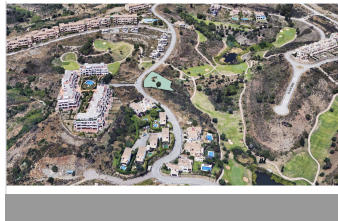

## Plot in Selwo – –

Bedrooms	<b>0</b>	Bathrooms	<b>0</b>	Built	<b>0m2</b>	Plot	<b>1130m2</b>
<b>R3832903</b>		<b>property</b>		<b>Selwo</b>		<b>430.000€</b>	

Amazing plot with sea views in La Resina Golf in Selwo. Plot size 1130m2. Potential to build a villa of 282,50m2 giving an occupation of plot size of 25%. Designated residential plot in pgou. No architect project in place. More information coming soon.